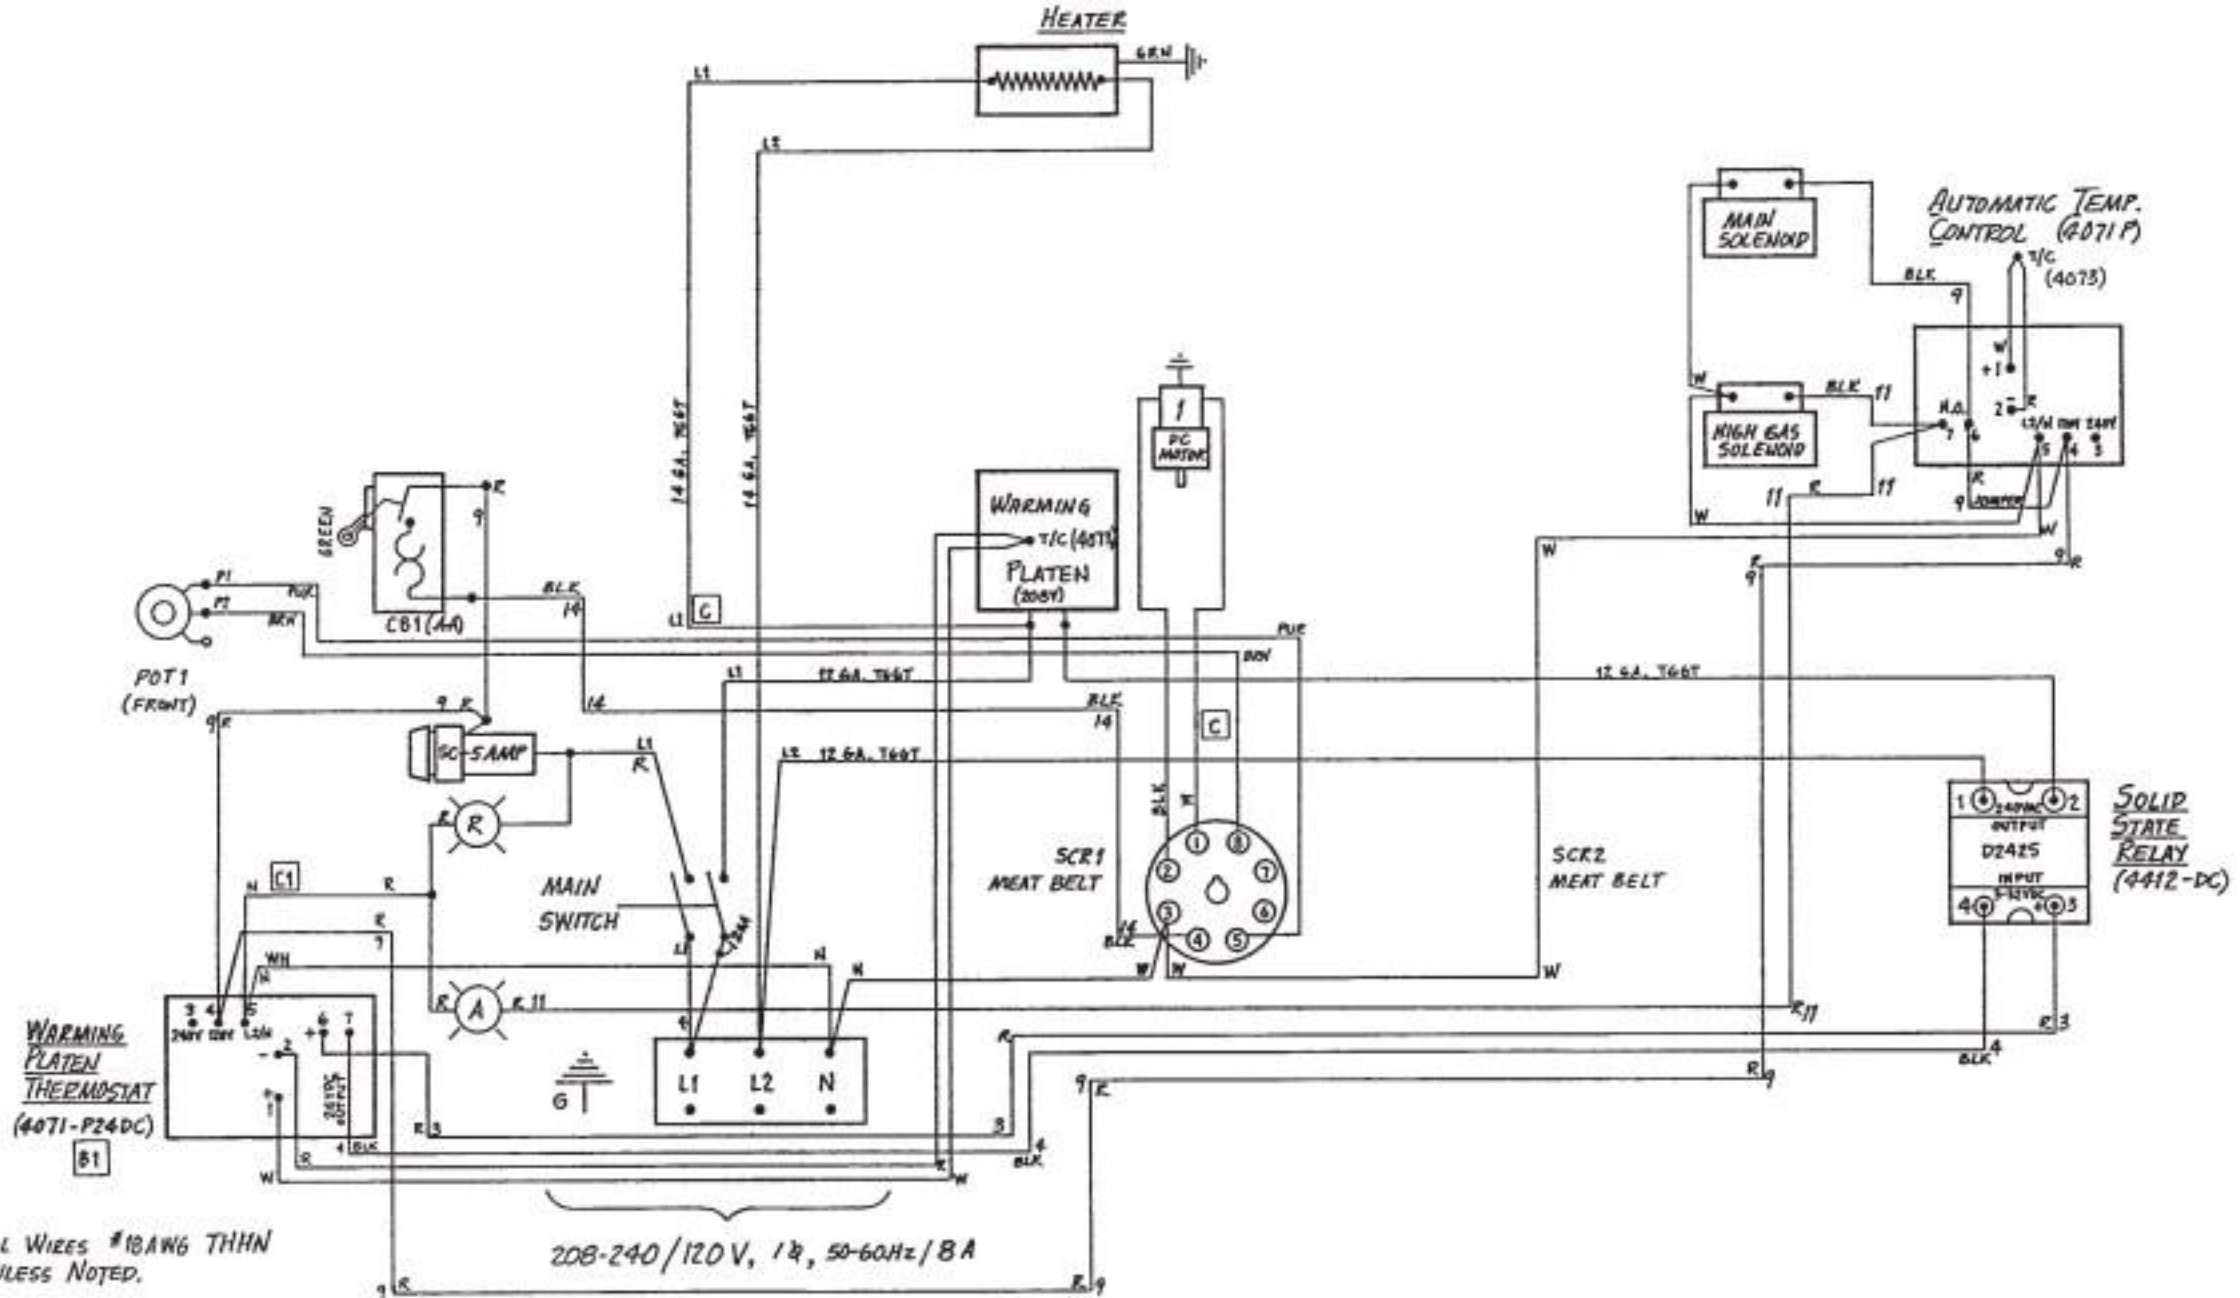

ALL WIRES #18AWG
THHN UNLESS NOTED

200V-240 V, 1ϕ, 50-60Hz, 11A

ALL WIRES #18AWG THHN
UNLESS NOTED.

208-240/120V, 1 ϕ , 50-60Hz/BA