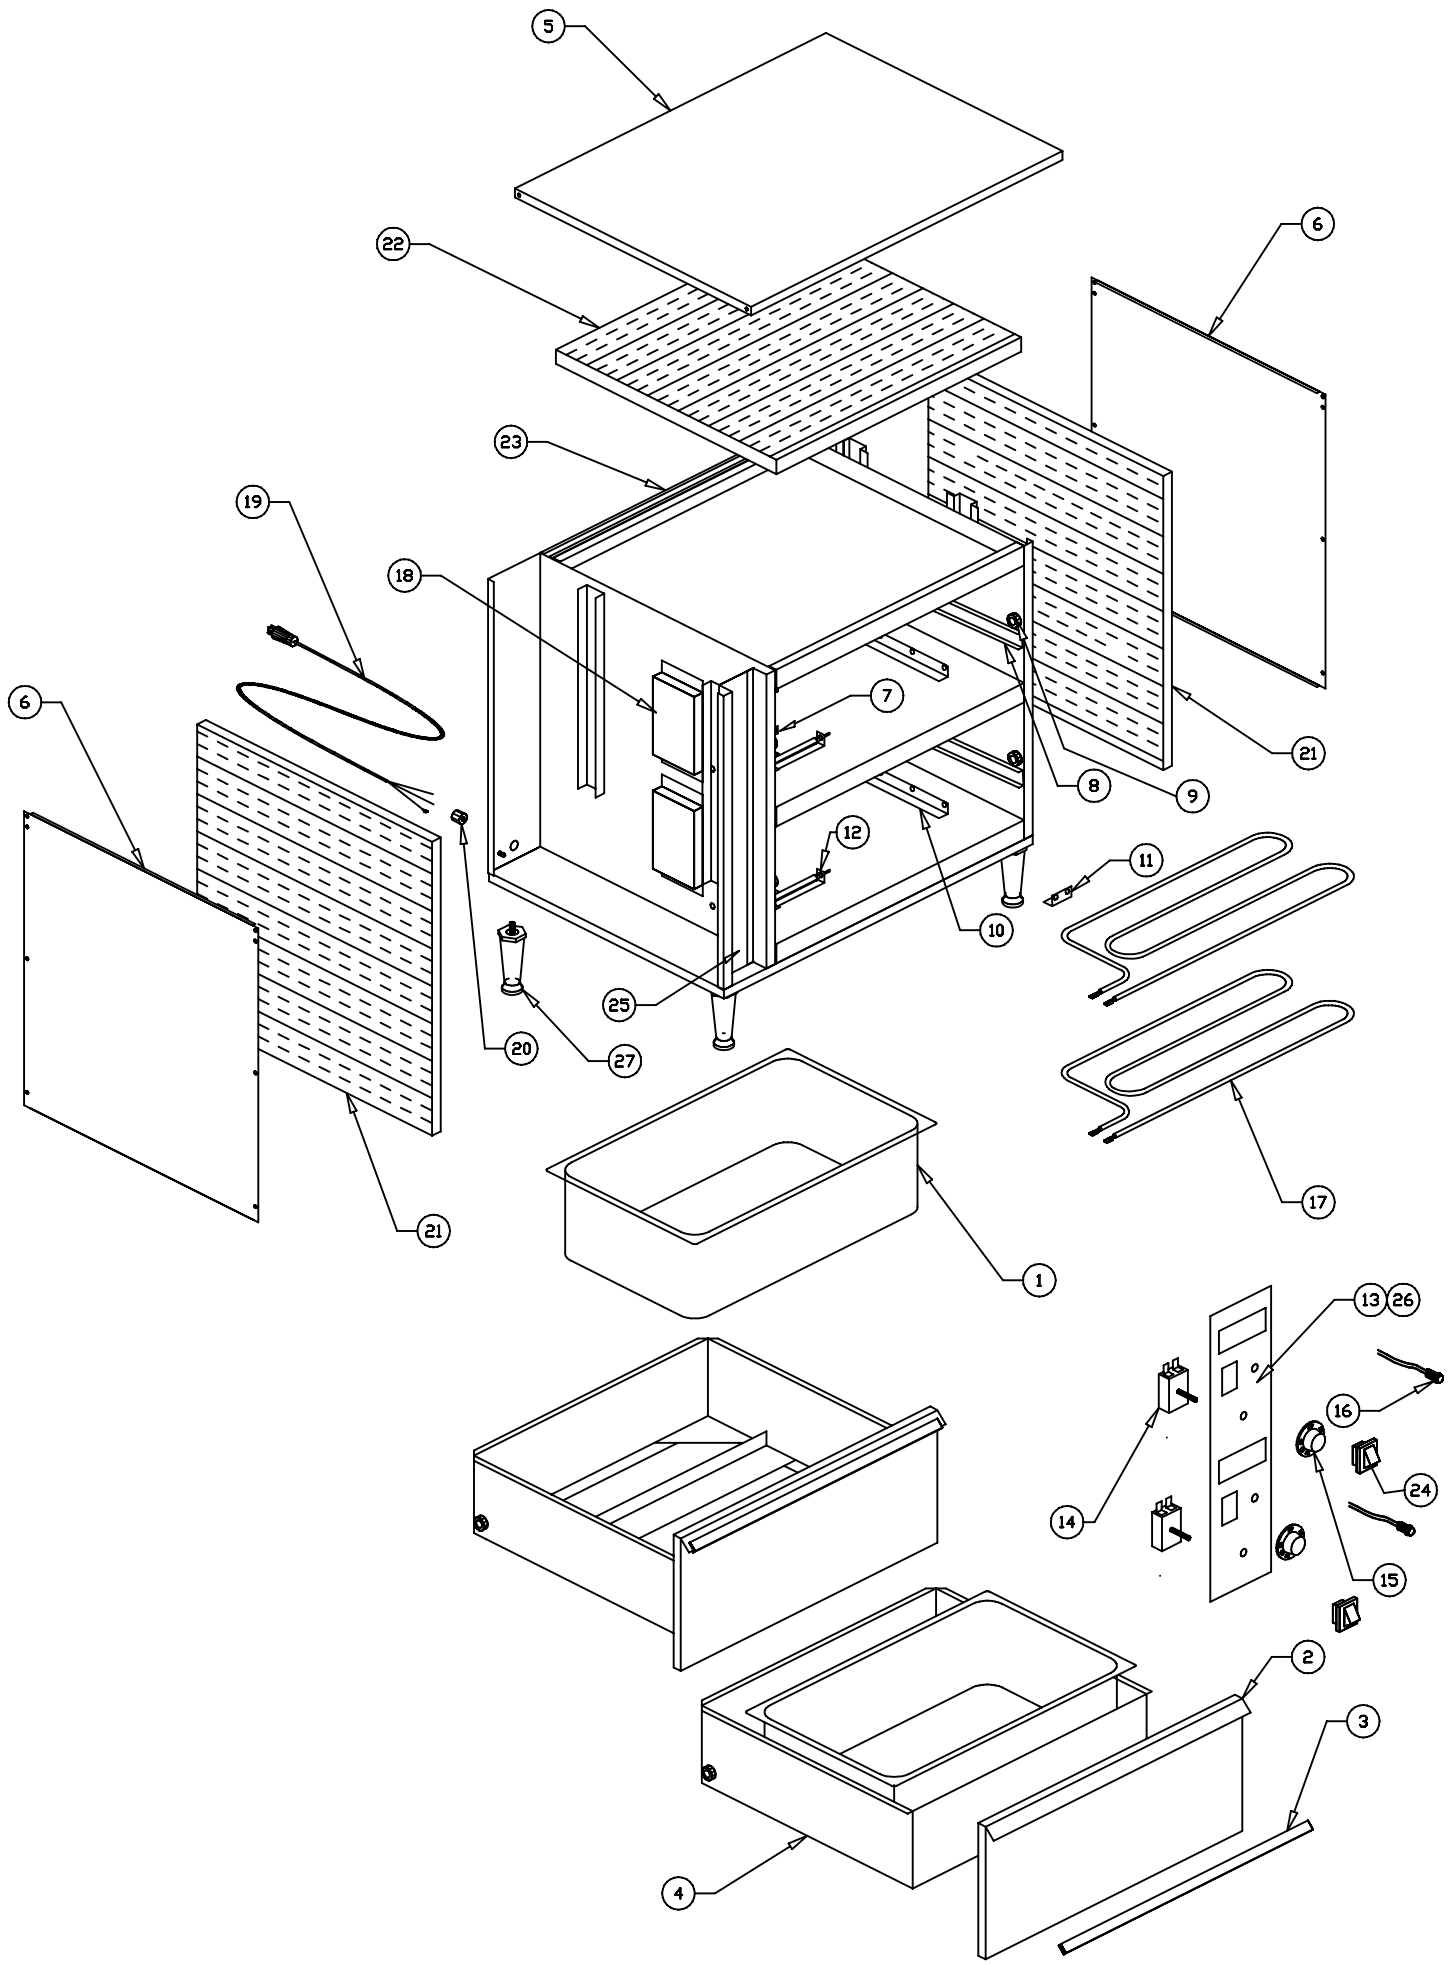

REPLACEMENT PARTS CATALOG

**WD series CMF
OVERSIZED CONVECTION
WARMING DRAWER**

**WD-1CMF, 120V or 208V or 240V, 500W
WD-2CMF, 120V or 208V or 240V, 1000W
WD-3CMF, 120V or 208V or 240V, 1500W**

CHIP M'NSTER™ WITH HIDDEN THERMOSTAT AND NO DRAWER VENT

WD-2CMF-DHC, 120V, 1000W

**APW/Wyott
FOOD SERVICE EQUIPMENT CO.
DALLAS, TX. 75226**

WD series CMF OVERSIZED CONVECTION WARMER DRAWER

WD-CMF WIRING DIAG.

AMERICAN PERMANENT WARE, INC.
729 THIRD AVENUE
DALLAS, TX. 75226