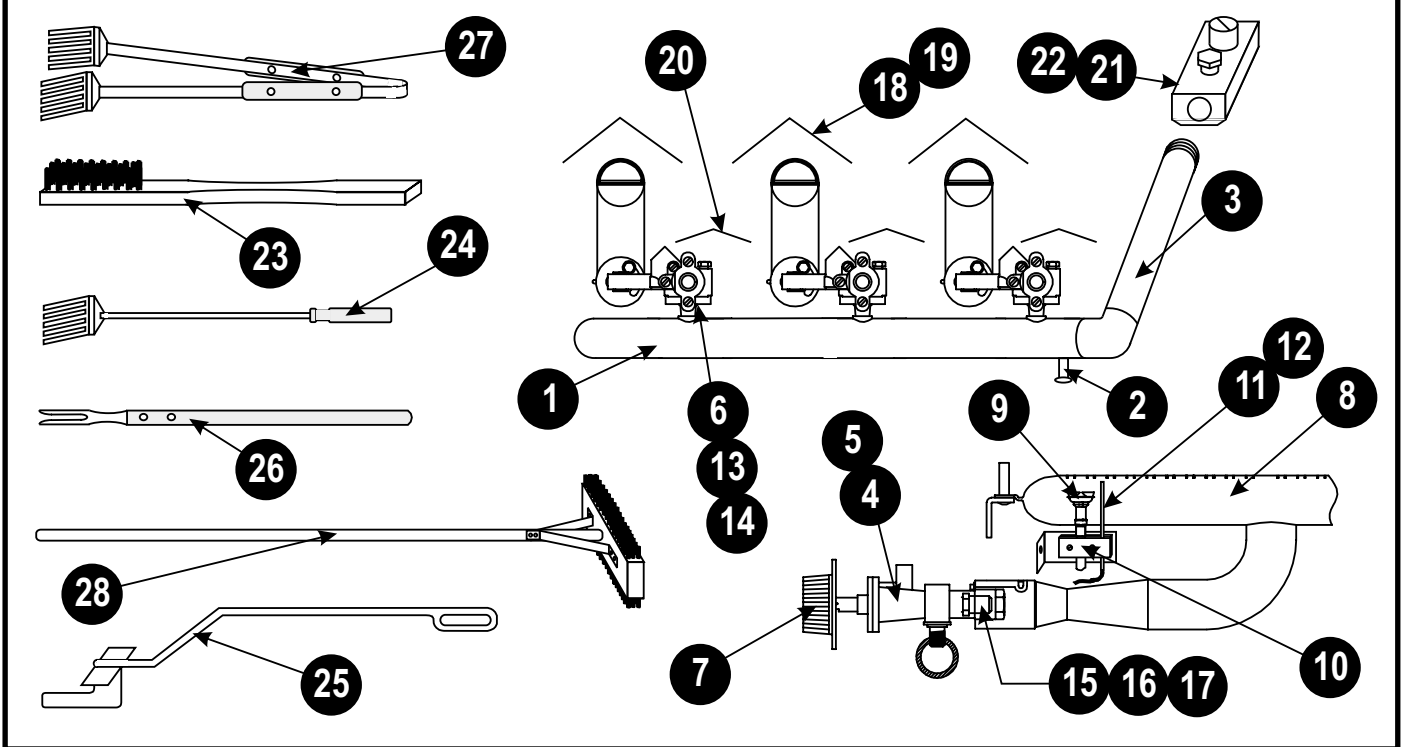

Burner / Accessories

Item	Part #	Description	Item	Part #	Description
1	R1085P	Manifold Assy (XXE-4)	14	N1010A	Ferrule, 3/16"
	R1086P	Manifold Assy (XXE-6)	15	R3147P	Orifice Hood #41, Nat (XXE)
	R1087P	Manifold Assy (XXE-8)	16	R3172P	Orifice Hood #53, LP (XXE)
	R1088P	Manifold Assy (XXE-10)	17	R3023A	Orifice Hood, Blank
	R1186A	Manifold Assy (XXE-12)	18	T1155T	Radiant, S/S (23") Standard
2	N3068P	Pressure Tap Nozzle Assy	19	T1007A	Radiant, Cast Iron (23") Optional
3	N5217P	Inlet Gas Pipe (XX)	20	G1470K	Heat Shield (XXE-4 uses 5) (XXE-6 uses 8)
4	R3128A	Valve, Multi Gas Cock			(XXE-8 uses 9) (XXE-10 uses 11) (XXE-12 uses 13)
5	M1053A	Valve, Junker (Old Style)	21	M1009A	Pressure Regulator, 3/4", 10" WC
6	R3181P	Pilot Tubing, 5" (XXE)	22	M1184A	Pressure Regulator, 3/4", 3.5" WC
7	S1301A	Knob, CE Broiler	23	T5017A	Wire Brush, Chef-Aide, 18"
8	L5078A	Burner, Center Feed (XXE)	24	T5018U	Spatula, Chef-Aide, 20", Single
9	M1359A	Pilot Burner	25	T5041T	Grate Lifter, 3' x 20"
10	G1472K	Pilot Burner Mounting Bracket (XXE)	26	T5016A	Meat Fork
11	M1358A	Thermocouple, 10"	27	T5019V	Steak Turner
12	M1267X	Thermocouple (used w/O.S. Junker Valve)	28	T5104V	Twin Head Grate Brush
13	N1007A	Compression Nut, 3/16", Female			