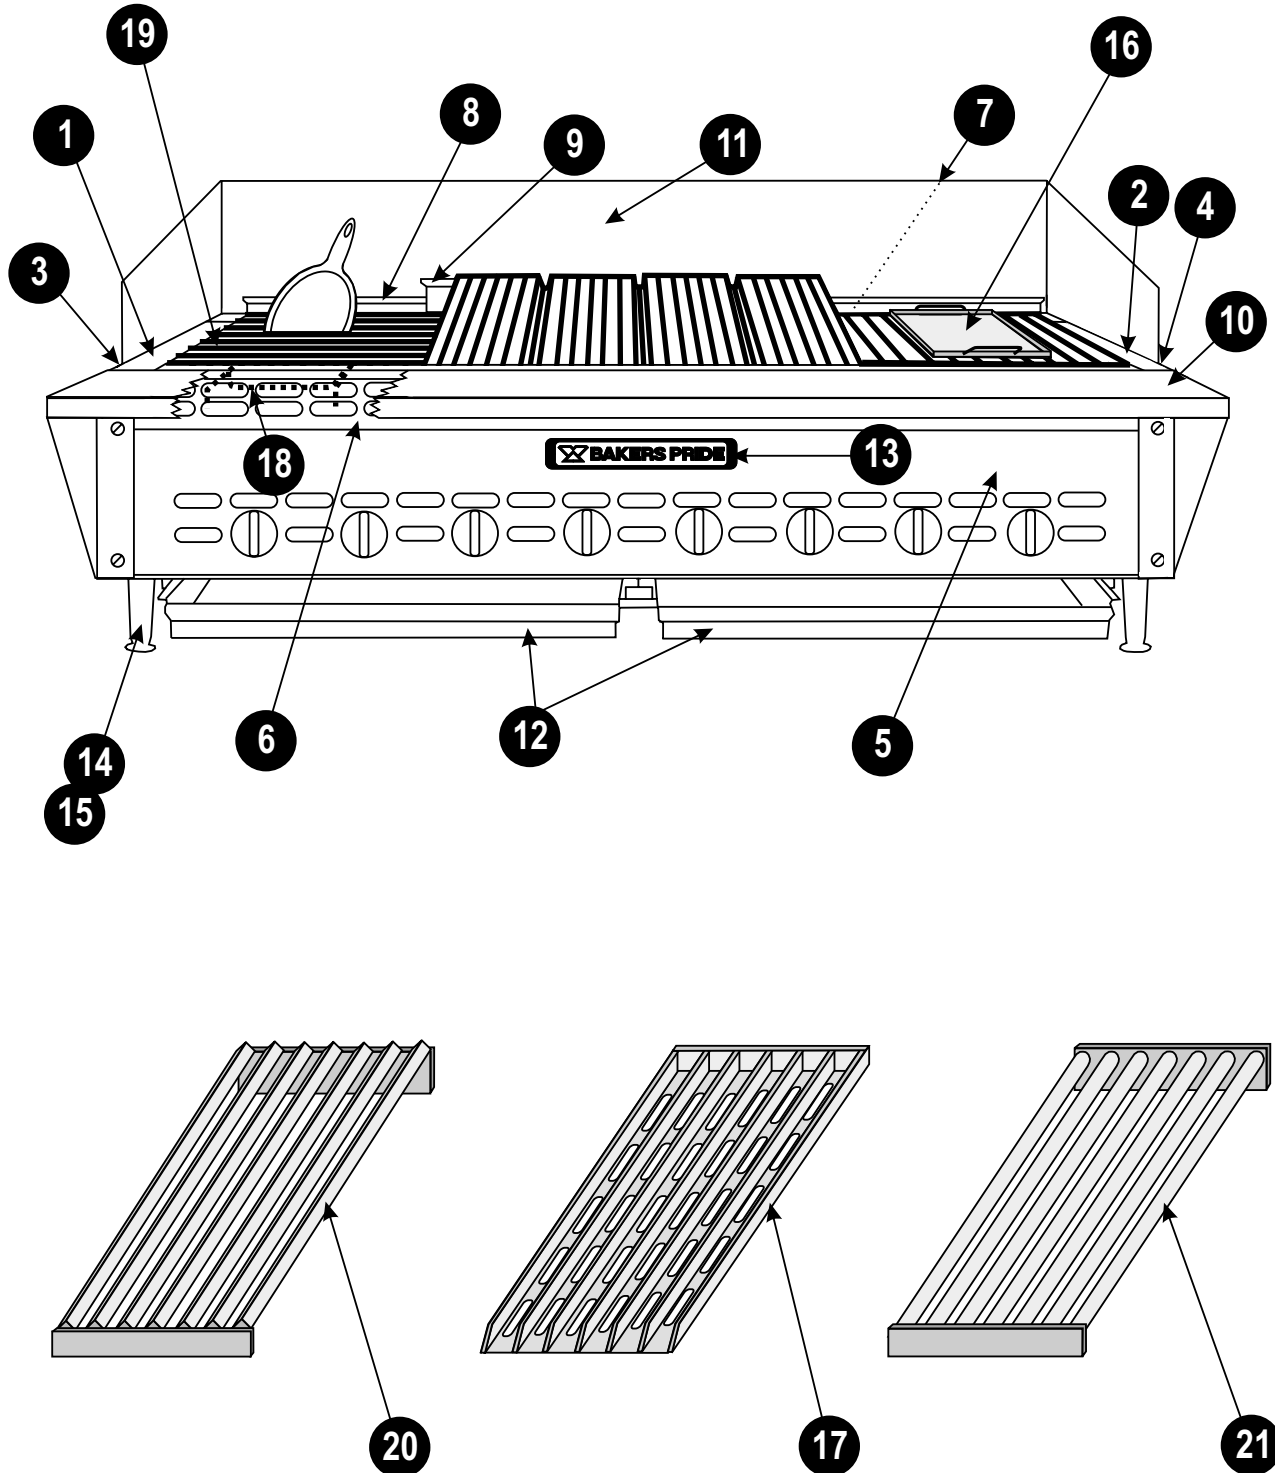

XXE-4, 6, 8, 10, 12

Gas Char Broiler

30 Pine Street • New Rochelle • New York • 10801

914 / 576 - 0200

914 / 576 - 0605 fax

1 - 800 - 431 - 2745 US & Canada

www.bakerspride.com web address

Figure A

Exterior / Grates