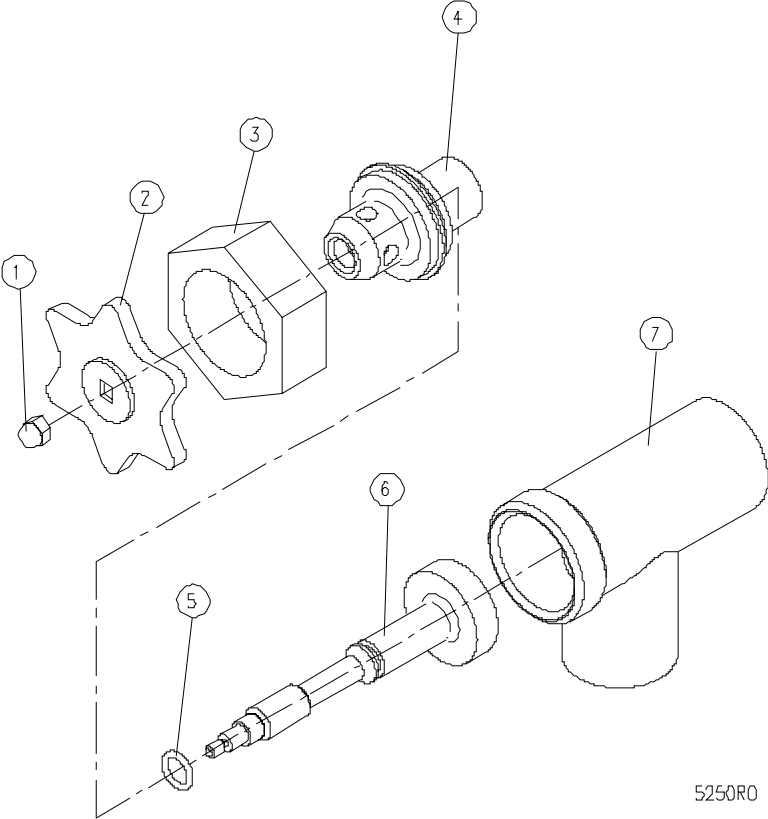

<u>ITEM</u>	<u>Part Number</u>	<u>DESCRIPTION</u>	<u>QUANTITY</u> <u>30</u>	<u>QUANTITY</u> <u>40</u>
	43358	Element Block Tie Down	-	1
47	40108	Nut, 3/8 - 16	56	80
48	41840	Bellville Washer	56	80
49	43291	Flat Washer, 5/16	28	40
50	41303	Insulation	2	3
51	40877	Hi Limit	2	3
**52	41389	Element Block, 208V, 9 kW	2	3
	41390	Element Block, 240V, 9 kW (416)	2	3
	41391	Element Block, 220V, 9 kW (380)	2	3
	41392	Element Block, 480V, 9 kW	2	3
53	40397	Spacer	28	40
54	41987	Pan Cover Assembly	1	-
	41959	Pan Cover Assembly	-	1
55	40108	Nut, 3/8 - 16	1	1
56	40206	Set Screw, 3/8 - 16 x 1-3/4	1	1
57	41091	Washer, 3/4 ID x 1-1/4 OD	1	1
58	41092	Cotter Pin S.S., 3/16 x 1	1	1
* 59	41099	Label - Service Warning	1	1

** SELECT AS REQUIRED.

* NOT SHOWN.

**PARTS LIST - ELECTRIC TILTING SKILLETS
MODELS BLT-30E, BLT-40E**

HINGE

ASSEMBLY

4997R3

<u>ITEM</u>	<u>Part Number</u>	<u>DESCRIPTION</u>	<u>QUANTITY</u>
	42112	LARGE HINGE ASSEMBLY	
1	41543	Lock Pin	1
2	41546	End Lock Plate	1
3	43106	Stationary Disc	1
4	41100	Core	1
5	43345	Spring	1
6	43107	Rotary Disc	1
7	41520	End Stop Plate	1
8	40098	Cap Screws	4
9	40462	Base Plate	1

DRAW-OFF VALVE

5250R0

PARTS LIST - ELECTRIC TILTING SKILLETS
 MODELS BLT-30E, BLT-40E

<u>ITEM</u>	<u>Part Number</u>	<u>DESCRIPTION</u>	<u>QUANTITY</u>
	40553	1-1/2" DRAW OFF VALVE ASSEMBLY	
1	41809	Acorn Nut 10 - 24 UNC	1
2	40662	Handle, Stainless Steel	1
3	40559	Gland Nut	1
4	40560	Bonnet	1
5	40562	"O" Ring	1
6	40561	Stem Assembly	1
7	43246	Valve Body	1

<u>ITEM</u>	<u>Part Number</u>	<u>DESCRIPTION</u>	<u>QUANTITY</u>
	40554	2" DRAW OFF VALVE ASSEMBLY	
1	41809	Acorn Nut 10 - 24 UNC	1
2	40662	Handle, Stainless Steel	1
3	40563	Gland Nut	1
4	40564	Bonnet	
5	40566	"O" Ring	1
6	40565	Stem Assembly	1
7	42481	Valve Body	1