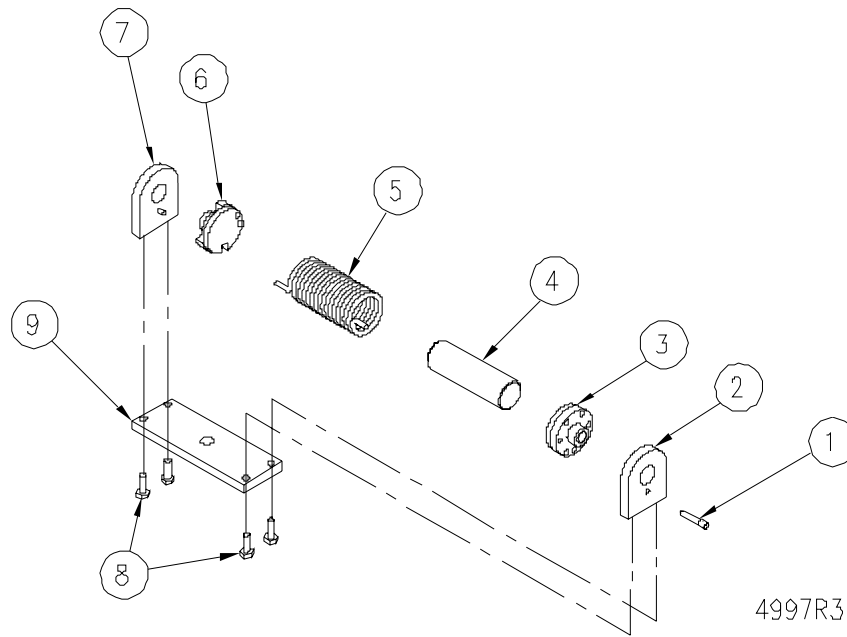

PARTS LIST - ELECTRIC TILTING SKILLETS
MODELS BLT-30E, BLT-40E

<u>ITEM</u>	<u>Part Number</u>	<u>DESCRIPTION</u>	<u>QUANTITY</u>	<u>QUANTITY</u>
			<u>30</u>	<u>40</u>
27	40258	Jam Nut 3/8 - 16	2	2
28	42342	Decal Tilt	1	1
29	40106	Set Screw 3/8 - 16 x 1/2	1	1
30	41235	Tilt Shaft	1	1
31	41090	Thrust Bearing	2	2
32	42721	Thermostat Mounting Bracket	1	1
33	42176	Component Mounting Plate	1	1
34	40078	Hex Nut 10 - 32	1	1
35	42013	Earth ID Tag	1	1
36	40840	Ground Lug	1	1
**37	40943	Contactor, 208V, 220V, 240V	2	-
	40943	Contactor, 380V, 416V, 480V	1	-
	40943	Contactor, 220/380V, 240/416V	1	1
	40920	Contactor, 208V, 220V, 240V	-	2
	40920	Contactor, 380V, 416V, 480V	-	1
38	40734	Terminal Block	3	3
	40733	End Section	1	1
**39	40363	Right Hand Console Cover	1	1
	40888	Right Hand Console Cover Faucet Mounting	1	1
40	40404	Washer	2	2
41	42478	Spacer	2	2
42	40072	Screw 10 - 32 x 1/2	9	9
43	40365	Bottom Cover	1	-
	40280	Bottom Cover	-	1
44	40102	Bolt 3/8 - 16 x 7/8	8	8
45	40100	Lock Washer 3/8	8	8
46	43357	Element Block Tie Down	1	-

** SELECT AS REQUIRED.

* NOT SHOWN.

**PARTS LIST - ELECTRIC TILTING SKILLETS
MODELS BLT-30E, BLT-40E**

HINGE

ASSEMBLY

4997R3

<u>ITEM</u>	<u>Part Number</u>	<u>DESCRIPTION</u>	<u>QUANTITY</u>
	42112	LARGE HINGE ASSEMBLY	
1	41543	Lock Pin	1
2	41546	End Lock Plate	1
3	43106	Stationary Disc	1
4	41100	Core	1
5	43345	Spring	1
6	43107	Rotary Disc	1
7	41520	End Stop Plate	1
8	40098	Cap Screws	4
9	40462	Base Plate	1