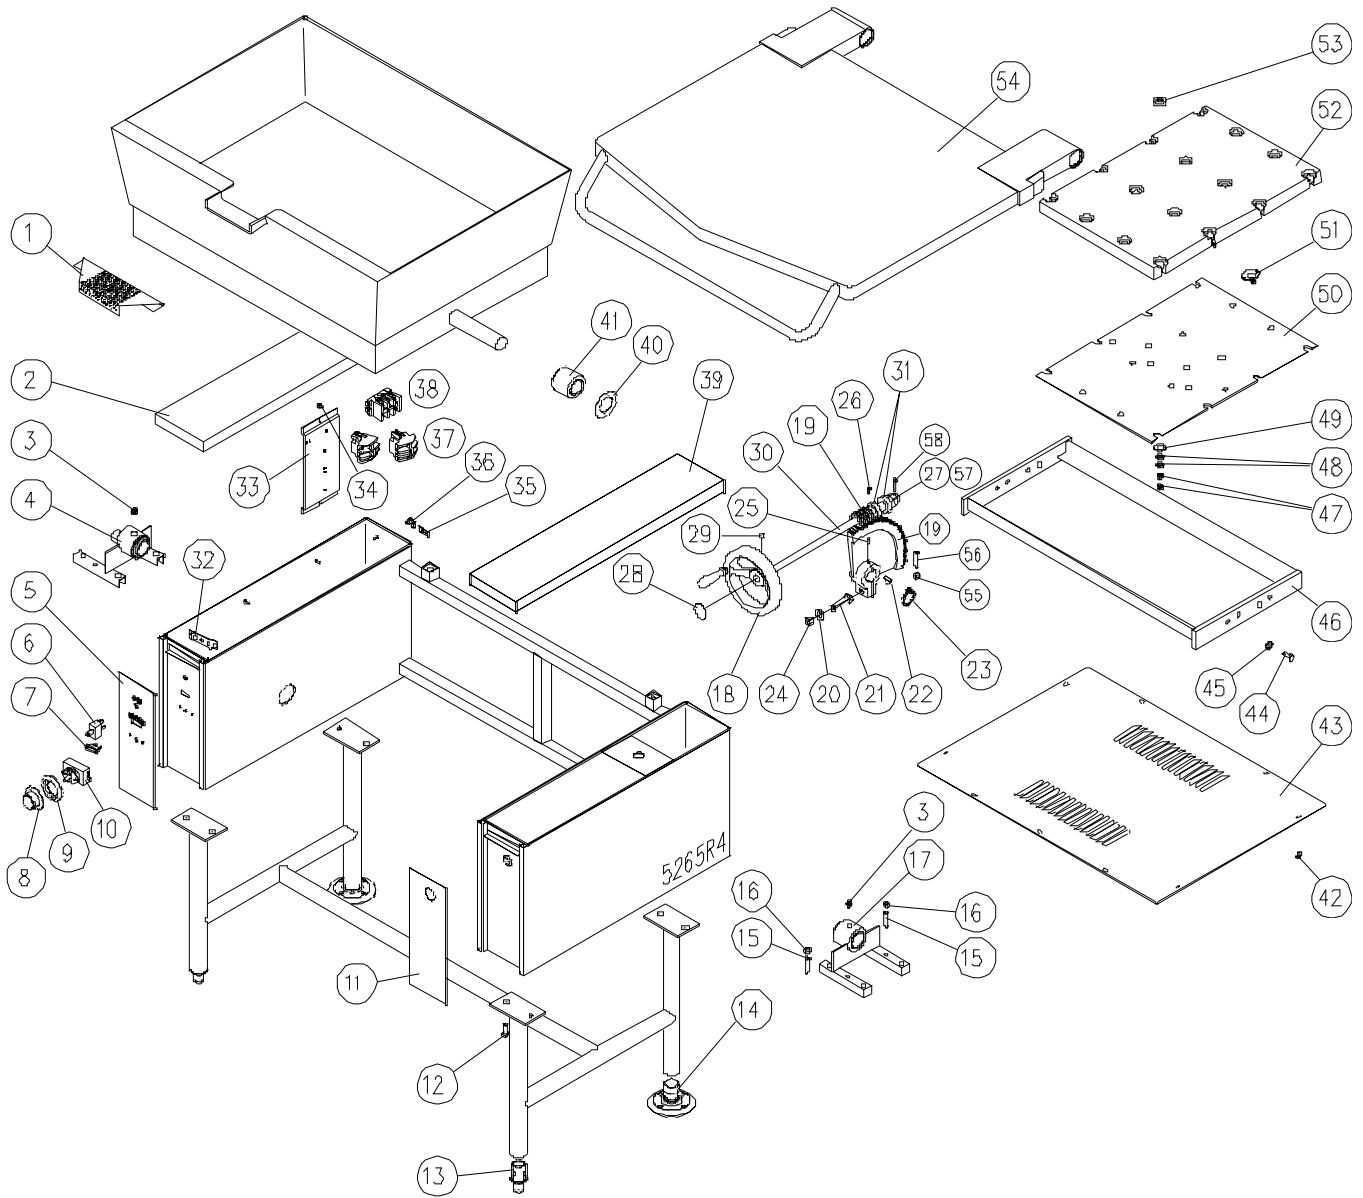

PARTS LIST
ELECTRIC TILTING SKILLET MODELS: BLT-30, 40E

BLODGETT OVEN CO ▪ 44 lakeside Ave ▪ Burlington, VT 05446
Tel. 800-331-5842 ▪ Fax 802-860-3732 ▪ www.blodgett.com

PARTS LIST - ELECTRIC TILTING SKILLETS
 MODELS BLT-30E, BLT-40E

<u>ITEM</u>	<u>Part Number</u>	<u>DESCRIPTION</u>	<u>QUANTITY</u> <u>30</u>	<u>QUANTITY</u> <u>40</u>
1	42224	Strainer	1	1
2	40889	Left Hand Console Cover	1	1
3	40887	Grease Nipple	2	2
4	41300	Trunnion Housing Assembly -LH	1	1
5	40342	Left Hand Console Decal	1	1
6	41883	Power Switch	1	1
7	40953	Pilot Light	1	1
** 8	40848	Dial (°F)	1	1
	40849	Dial (°C)	1	1
9	40994	Bezel	1	1
10	41005	Thermostat	1	1
11	41171	Right Hand Console Decal	1	1
12	40103	Bolt 3/8 - 16 x 1	8	8
13	41130	Adjustable Foot	2	2
14	41474	Flanged Adjustable Foot	2	2
15	40206	Set Screw 3/8 - 16 x 1 3/4	2	2
16	40108	Nut 3/8 - 16	2	2
17	41299	Trunnion Housing Assembly	1	1
18	41554	Hand Wheel	1	1
19	41095	Segment Gear & Worm Gear Kit (Includes 20 to 26)		
20	40132	Lock Washer 1/2	1	1
21	40249	Bolt 1/2 - 13 x 2	1	1
22	40123	Woodruff Key	1	1
23	40126	Retaining Clip	1	1
24	40113	Nut 1/2 -13	1	1
25	40082	Set Screw 1/4 - 20 x 1/2	1	1
26	40266	Tension Pin 3/16 " Diameter x 5/8"	1	1