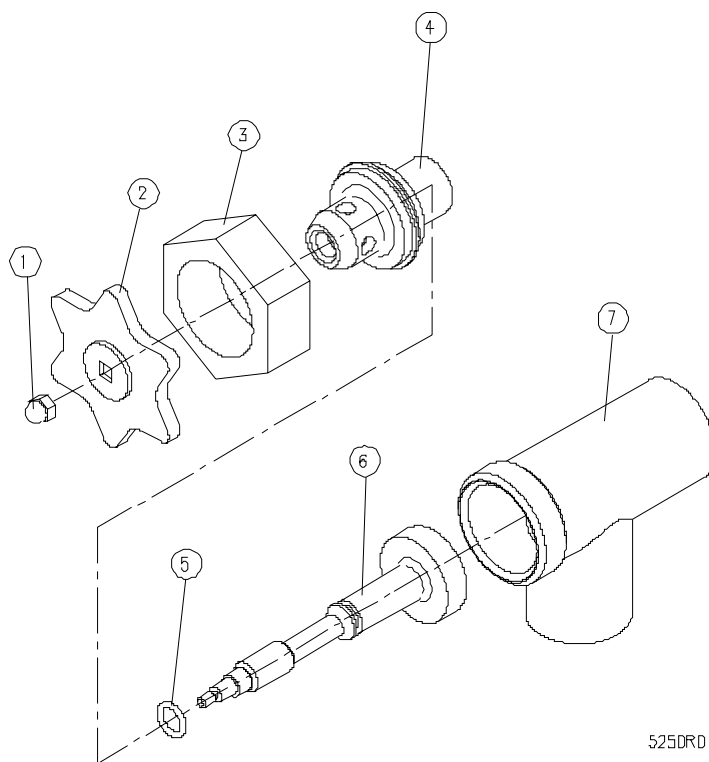

PARTS LIST, STATIONARY GAS SELF-CONTAINED STEAM KETTLE, KLS30

FIGURE 2

DRAW-OFF VALVES

<u>ITEM</u>	<u>Blod. #</u>	<u>DESCRIPTION</u>	<u>QUANTITY</u>
	40553	1-1/2" DRAW-OFF VALVE ASSEMBLY	
1	41809	Acorn Nut 10-24 UNC	1
2	40662	Handle, Stainless Steel	1
3	40559	Gland Nut	1
4	40560	Bonnet	1
5	40562	"O" Ring	1
6	40561	Stem Assembly	1
7	43246	Valve Body	1