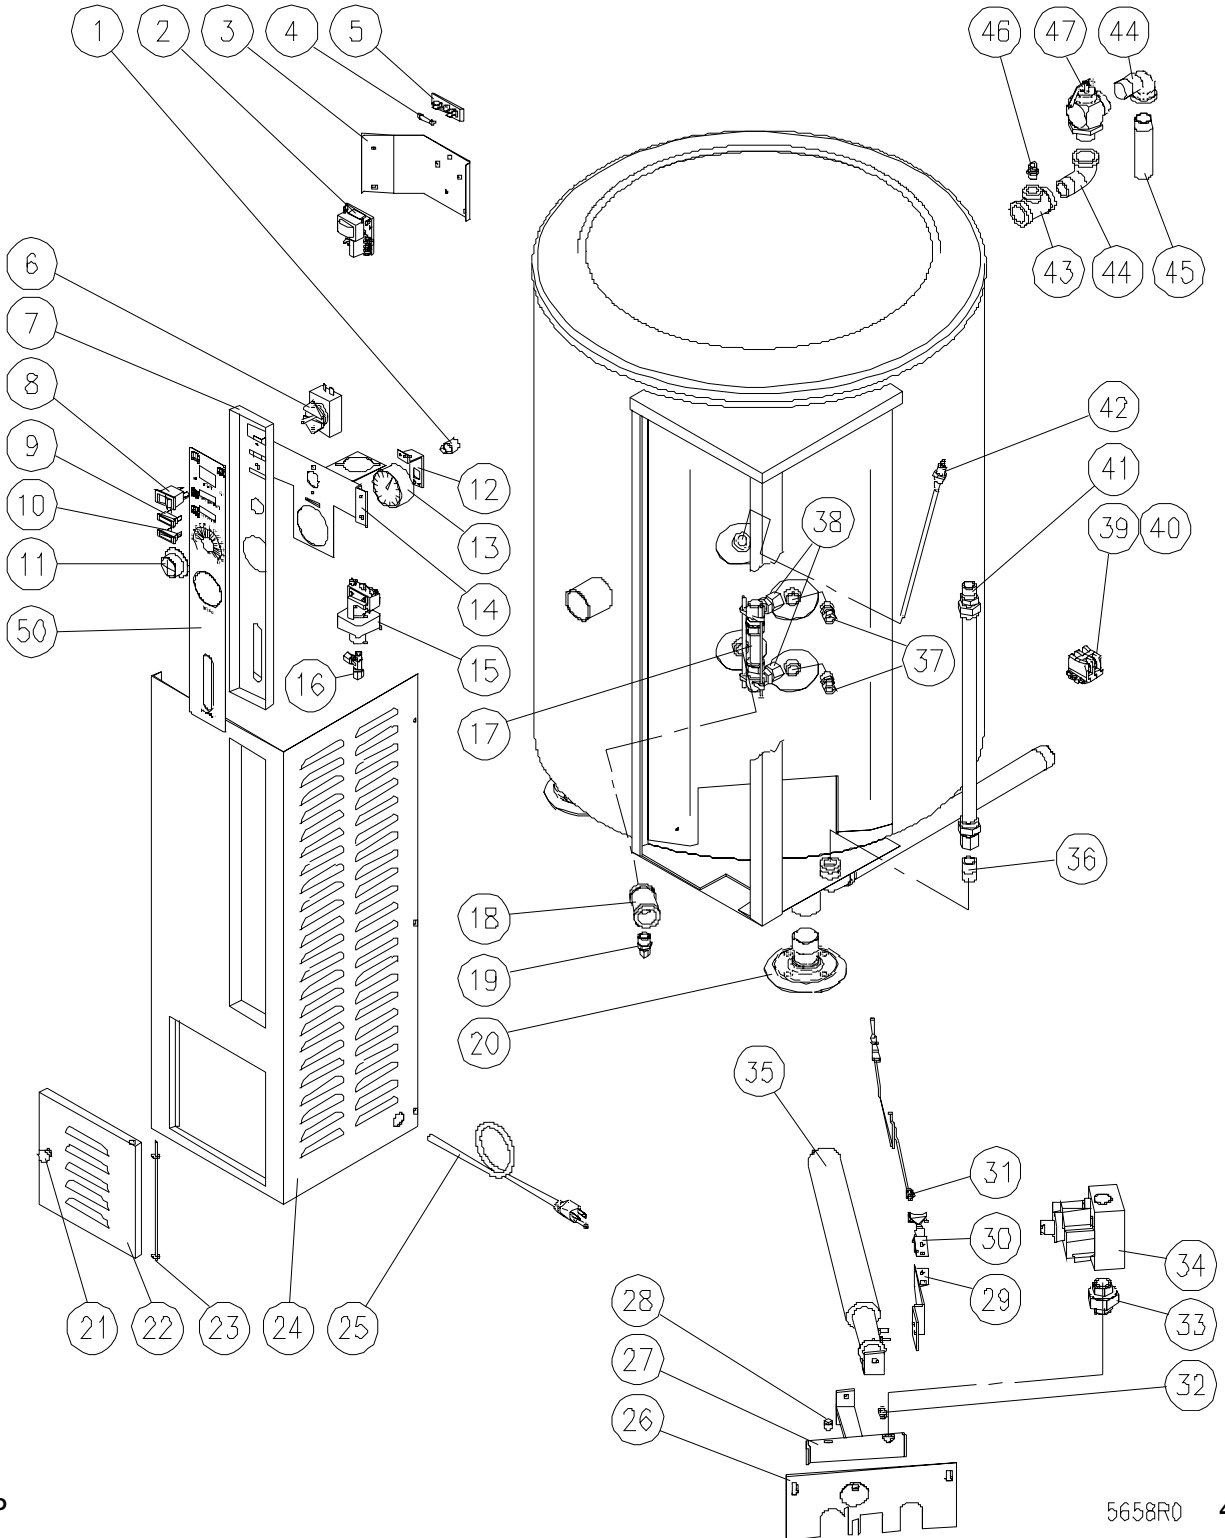

PARTS LIST
STATIONARY GAS SELF-CONTAINED STEAM KETTLE
MODEL: KLS-30

FIGURE 1

PARTS LIST, STATIONARY GAS SELF-CONTAINED STEAM KETTLE, KLS30

FIGURE 1

ITEM	Blod. #	DESCRIPTION	QUANTITY
1	40453	Elbow 1/4 C x 1/4 FPT	1
2	40542	Level Control	1
3	40795	Level Control Bracket	1
4	41861	Fuse, 3 Amp., 250V	1
5	41863	Fuse Holder	1
6	40046	Thermostat	1
7	40033	Recess Control Panel	1
8	42457	Power Switch	1
9	43240	Pilot Light - Red Cooking	1
10	42430	Pilot Light - Amber - Low Water	1
11	41006	Thermostat Dial	1
12	40815	Pressure Gauge Bracket	1
13	40907	Pressure Gauge	1
14	43241	Support Bracket	1
15	42443	Pressure Switch	1
16	40456	Tee 1/4 C x 1/8 MPT	1
17	41077	Sight Glass Assembly	1
*	41877	Sight Glass	1
*	41743	Washer	2
*	41744	Brass Washer	2
*	41741	Rod	2
18	42440	Tee, 3/8" - 3000 lbs.	1
19	40425	Connector 1/4 C x 3/8 MPT	1
20	41474	Adjustable Foot	3
21	40058	Door Knob	1
22	40039	Access Door Assembly	1
23	40049	Door Hinge	1
24	43242	Corner Front Panel	1
25	42706	Cord Set 120V	1
26	43243	Front Shield	1