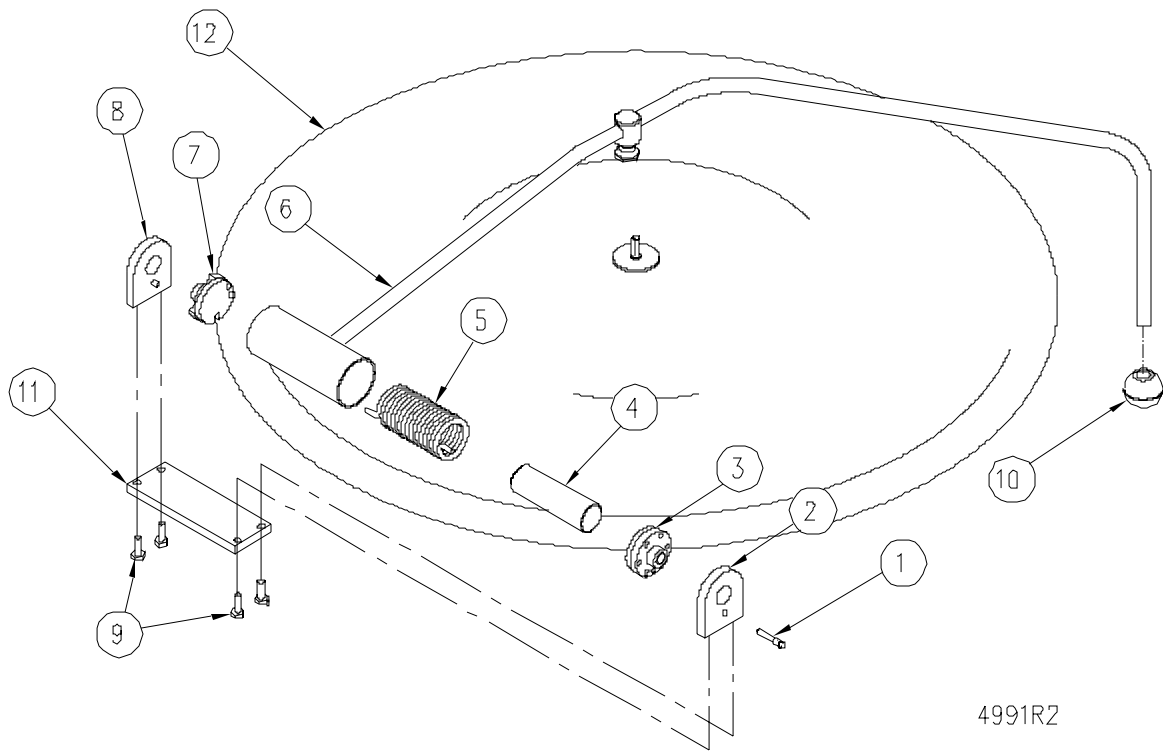

PARTS LIST, STATIONARY GAS SELF-CONTAINED STEAM KETTLE, KLS30

FIGURE 4

4991R2

PARTS LIST, STATIONARY GAS SELF-CONTAINED STEAM KETTLE, KLS30

FIGURE 4

<u>ITEM</u>	<u>Blod. #</u>	<u>DESCRIPTION</u>	<u>QUANTITY</u>
	42112	HINGE ASSEMBLY	
1	41543	Lock Pin	1
2	41546	End Lock Plate	1
3	43106	Stationary Disc	1
4	41100	Core	1
5	41526	Spring	1
6	41541	Handle Assembly	1
7	43107	Rotary Disc	1
8	41520	End Stop Plate	1
9	40098	Cap Screws	4
10	43029	Knob	1
11	40462	Mounting Plate	1
12	41514	Covers	1

** SELECT AS REQUIRED