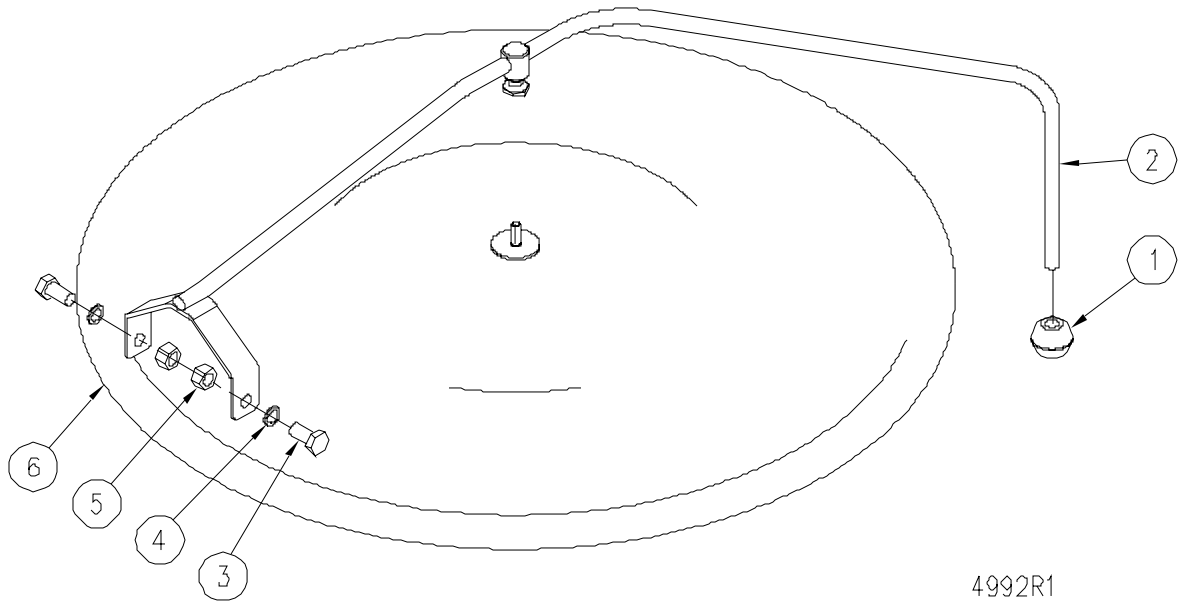

PARTS LIST, STATIONARY GAS SELF-CONTAINED STEAM KETTLE, KLS30

<u>ITEM</u>	<u>Blod. #</u>	<u>DESCRIPTION</u>	<u>QUANTITY</u>
	43247	2" DRAW-OFF VALVE ASSEMBLY	
1	41809	Acorn Nut 10-24 UNC	1
2	40662	Handle, Stainless Steel	1
3	40563	Gland Nut	1
4	40564	Bonnet	1
5	40566	"O" Ring	1
6	40565	Stem Assembly	1
7	42481	Valve Body	1

<u>ITEM</u>	<u>Blod. #</u>	<u>DESCRIPTION</u>	<u>QUANTITY</u>
	40556	3" DRAW-OFF VALVE ASSEMBLY	
1	40567	Acorn Nut, 7/16-14 UNC	1
2	40568	Handle, Stainless Steel	1
3	40569	Gland Nut	1
4	40570	Bonnet	1
5	40572	"O" Ring	1
6	40571	Stem Assembly	1
7	43248	Valve Body	1

PARTS LIST, STATIONARY GAS SELF-CONTAINED STEAM KETTLE, KLS30

FIGURE 3

4992R1