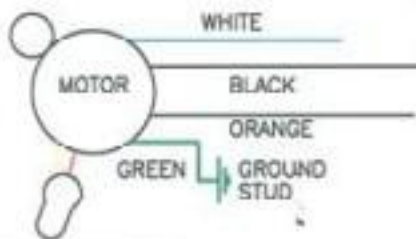

120 VOLT WIRING FOR MOTOR

YELLOW AND RED
18607-0170 CAP OFF