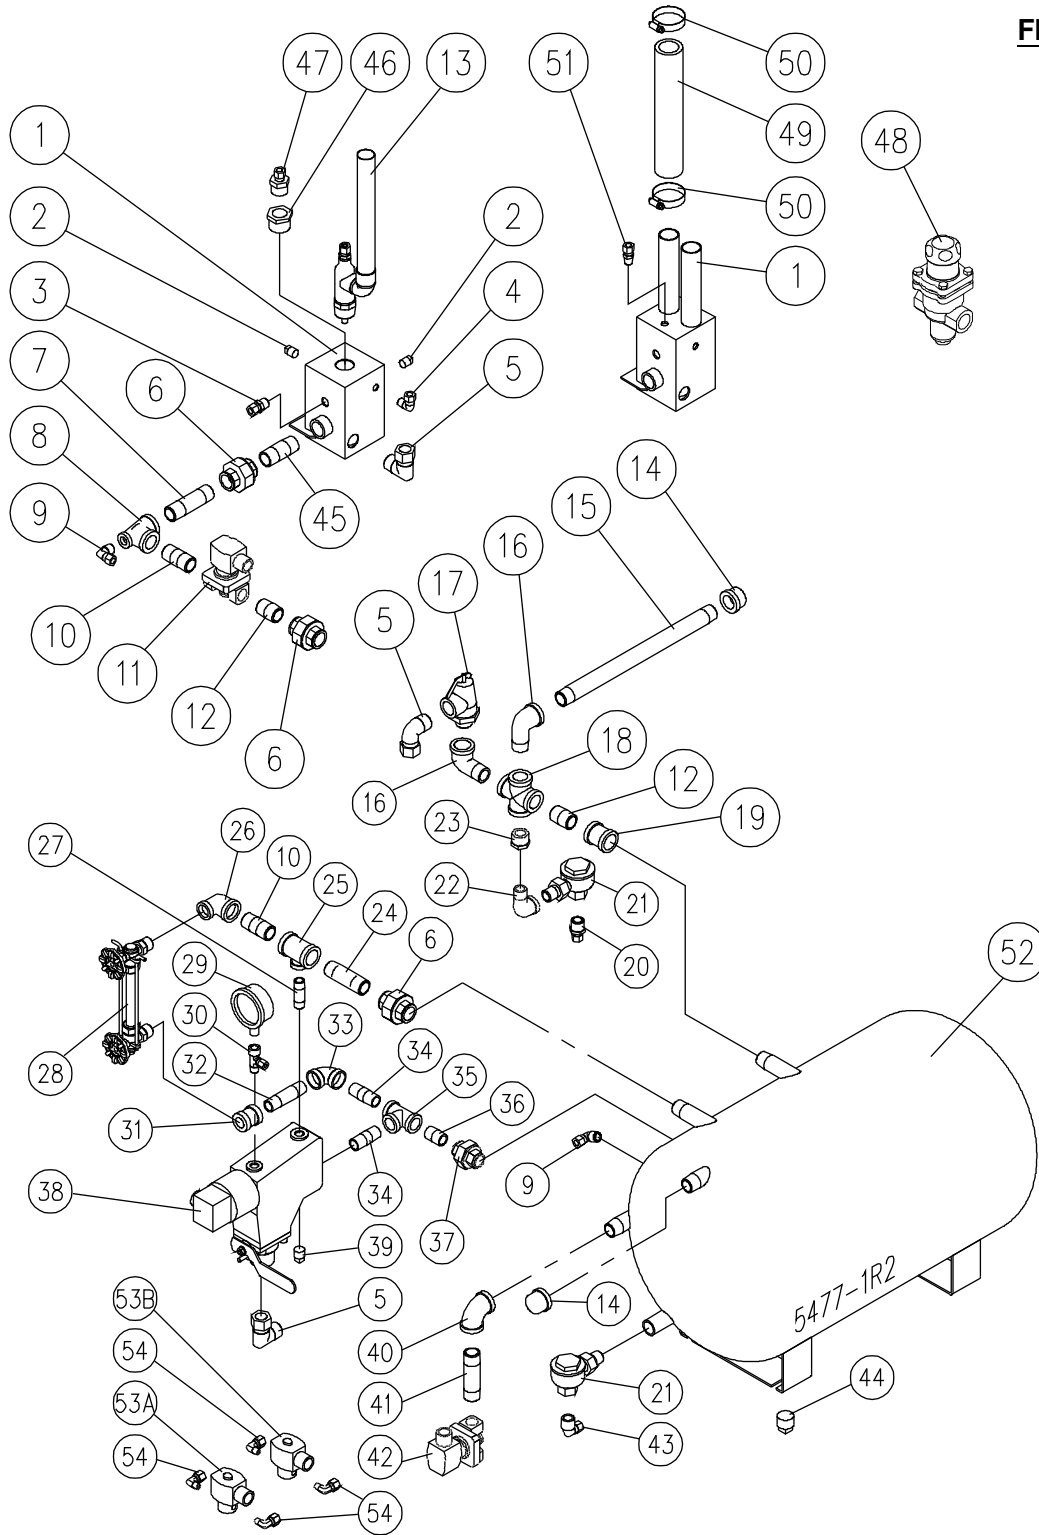

## PARTS LIST, STEAM COIL GENERATORS, MODELS CSC-24, CSC-36

**FIGURE 1**

<u>ITEM</u>	<u>PART NO.</u>	<u>DESCRIPTION</u>	<u>QUANTITY</u>
** 1	6474-1	Appliance Drain (Pressureless)	1
	6475-1	Appliance Drain (Pressure)	1
2	9035-2	Square Pipe Plug, 1/4"	2
3	3-686C	Connector, 3/8C x 3/8" NPT	1
4	3-696B	Elbow, 3/8C x 1/4" NPT	1
5	3-6912E	Elbow, 3/4C x 3/4" NPT	3
6	9015-4	Union, 3/4" 150#	2
7	9010-034	Nipple, 3/4 x 3-1/2"	1
8	9013-8	Tee, 3/4 x 3/8 x 3/4 150#	1
9	3-696C	Elbow, 3/8C x 3/8 NPT	2
10	9090-020	Nipple, 3/4 x 2" Brass	2
** 11	3-S567	Blowdown Valve	1
*	3-BVEO	Ball Valve, 3/4"	1
12	9090-000	Close Nipple, 3/4" Brass	2
** 13	8-1255	Exhaust Drain Assembly (Pressure)	1
14	9067-2	Pipe Cap, 3/4"	2
15	9090-134	Pipe, 3/4 x 13-1/2" Brass	1
16	9012-4	St. Elbow, 3/4" 150#	2
17	3529-3	Relief Valve, 15 PSI	1
18	9089-1	Cross, 3/4" 150#	1
19	9042-4	Coupling, 3/4" 150#	1
20	3-686D	Connector, 3/8C x 1/2 NPT	1
21	9170-1	Steam Trap, 1/2"	2