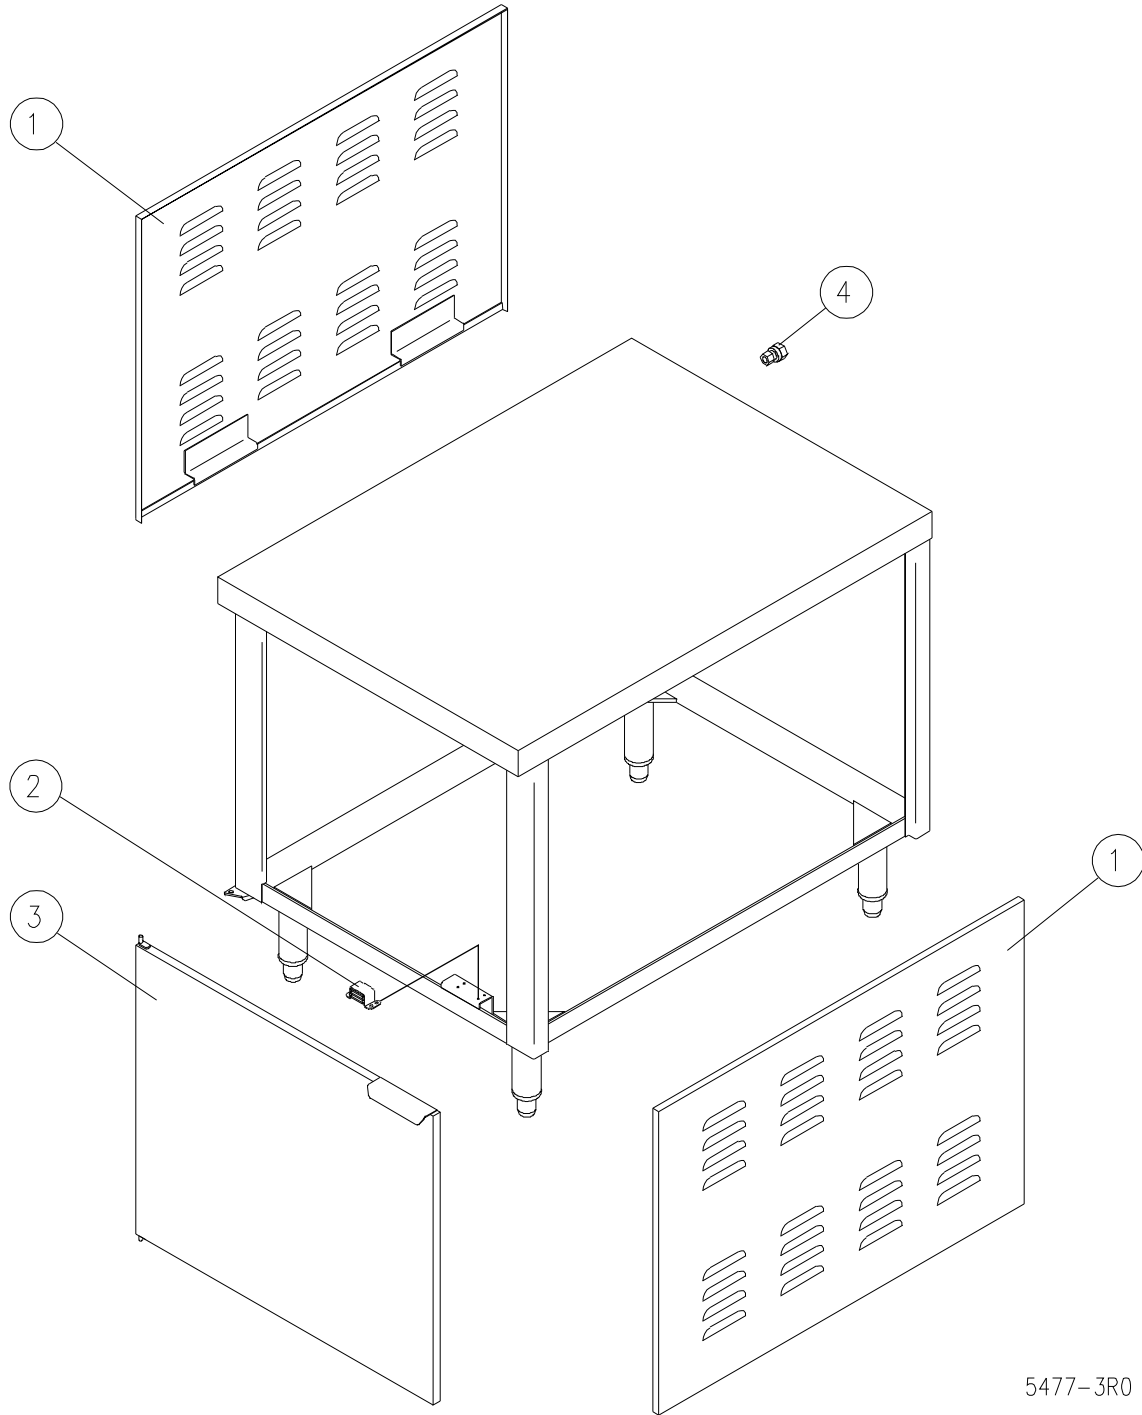

\* NOT SHOWN.

\*\* SELECT AS REQUIRED.

PARTS LIST, STEAM COIL GENERATORS, MODELS CSC-24, CSC-36

**FIGURE 2**

PARTS LIST, STEAM COIL GENERATORS, MODELS CSC-24, CSC-36

**FIGURE 2**

**CONTROL BOX**

<b><u>ITEM</u></b>	<b><u>PART NUMBER</u></b>	<b><u>DESCRIPTION</u></b>	<b><u>QUANTITY</u></b>
1	4-PL04	Pilot Light - Green	1
2	9110-1	ON/OFF Switch	1
3	9339-1	Pressure Switch complete with Transducer	2
4	3-724B	Tee, 1/4C x 1/4 MPT	1
5	3-696B	Elbow, 3/8C x 1/4 MPT	1
6	6573-1	Control Box Cover	1
7	M19C1032-14	Screw, 10-32 x 1/4	4
8	9390-2	Terminal Block	
		Modular Terminal Assembly, 2 Poles	1
		Includes the following parts:	
	9391-1	Modular Terminal	2
	9392-1	End Plate	1
	9393-1	End Clamp	2
	9394-053	Mounting Rail, 53 mm	1
9	4-TH04	Condensate Thermostat	1

PARTS LIST, STEAM COIL GENERATORS, MODELS CSC-24, CSC-36

**FIGURE 3**

5477-3R0

PARTS LIST, STEAM COIL GENERATORS, MODELS CSC-24, CSC-36

**FIGURE 3**

**CABINET 28" HEIGHT**

<b><u>ITEM</u></b>	<b><u>PART NUMBER</u></b>	<b><u>DESCRIPTION</u></b>	<b><u>WIDTH</u></b>		
			<b><u>24"</u></b>	<b><u>36"</u></b>	<b><u>48"</u></b>
1	3563-1	Side Panel	2	2	2
2	5-MC02	Magnet Catch	1	2	2
	M93X-632-14	Catch Screw	4	8	8
3	3373-1	Cabinet Door	1		
*	3204-1	Right Hand Door		1	
*	3209-1	Left Hand Door		1	
*	9-3368-1	Right Hand Door			1
*	3373-1	Left Hand Door			1
4	3-666D	Water Connection	1	1	1