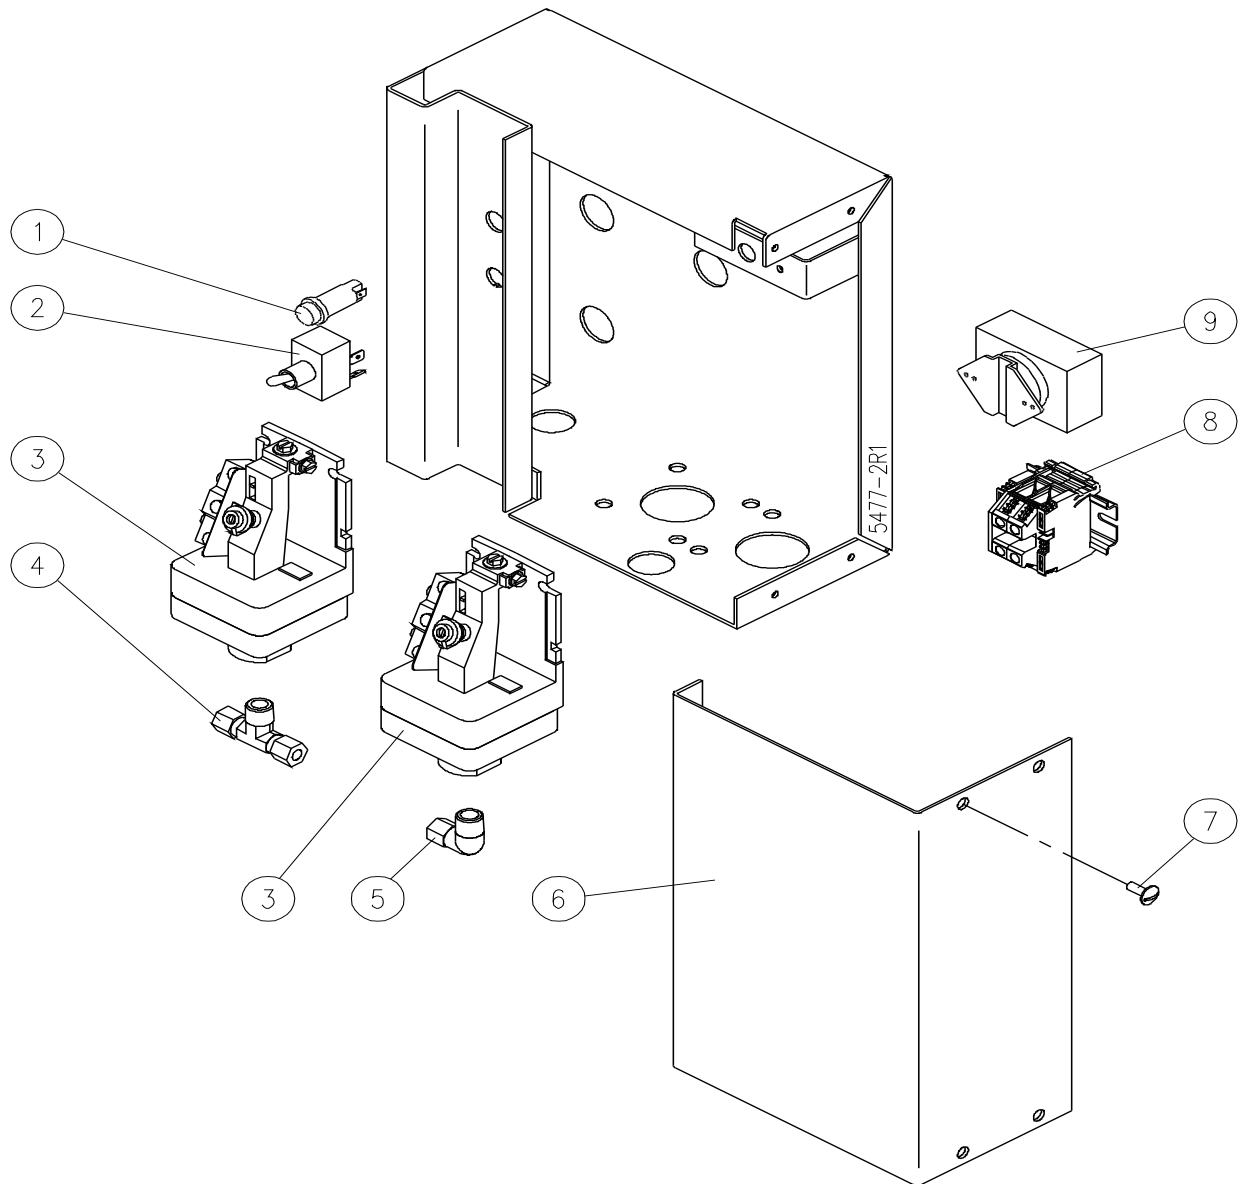

PARTS LIST, STEAM COIL GENERATORS, MODELS CSC-24, CSC-36

<u>ITEM</u>	<u>PART NO.</u>	<u>DESCRIPTION</u>	<u>QUANTITY</u>	
*	8-6021	Square Gasket	1	
*	8-6026	Blowdown Valve	1	
39	9035-3	Square Head Pipe Plug, 3/8"	1	
40	9011-4	Elbow, 3/4" 150#	1	
41	9090-034	Nipple, 3/4 x 3-1/2" Brass	1	
42	9272-1	Steam In Solenoid, 3/4"	1	
43	3-696D	Elbow, 3/8C x 1/2 NPT	1	
44	9035-5	Drain Plug, 3/4" NPT	1	
45	9010-024	Nipple, 3/4 x 2-1/2"	1	
**	46	9033-1	Reducer Bushing, 1 x 3/4"	1
**	47	3-686C	Connector, 3/8C x 3/8 NPT	1
	48	9361-1	Pressure Regulator, 2 - 25 PSI	1
**	49	9-3296	Drain Hose (10"), Pressureless Cookers	2
		9-3296-1	Drain Hose (20"), Pressureless Cookers	2
		9-3296-2	Drain Hose (15"), Pressureless Cookers	2
**	50	9017-5	Gear Clamp	4
	51	3-686B	Connector, 3/8C x 1/4 NPT	1
	52	8-1256-1	Heat Exchanger	1
	53A	9308-1	Water Supply Solenoid	1
	53B	9310-1	Cooling Solenoid	1
	54	3-696A	Elbow, 3/8C x 1/8 NPT	4

\* NOT SHOWN.

\*\* SELECT AS REQUIRED.

PARTS LIST, STEAM COIL GENERATORS, MODELS CSC-24, CSC-36

**FIGURE 2**

PARTS LIST, STEAM COIL GENERATORS, MODELS CSC-24, CSC-36

**FIGURE 2**

**CONTROL BOX**

<b><u>ITEM</u></b>	<b><u>PART NUMBER</u></b>	<b><u>DESCRIPTION</u></b>	<b><u>QUANTITY</u></b>
1	4-PL04	Pilot Light - Green	1
2	9110-1	ON/OFF Switch	1
3	9339-1	Pressure Switch complete with Transducer	2
4	3-724B	Tee, 1/4C x 1/4 MPT	1
5	3-696B	Elbow, 3/8C x 1/4 MPT	1
6	6573-1	Control Box Cover	1
7	M19C1032-14	Screw, 10-32 x 1/4	4
8	9390-2	Terminal Block	
		Modular Terminal Assembly, 2 Poles	1
		Includes the following parts:	
	9391-1	Modular Terminal	2
	9392-1	End Plate	1
	9393-1	End Clamp	2
	9394-053	Mounting Rail, 53 mm	1
9	4-TH04	Condensate Thermostat	1