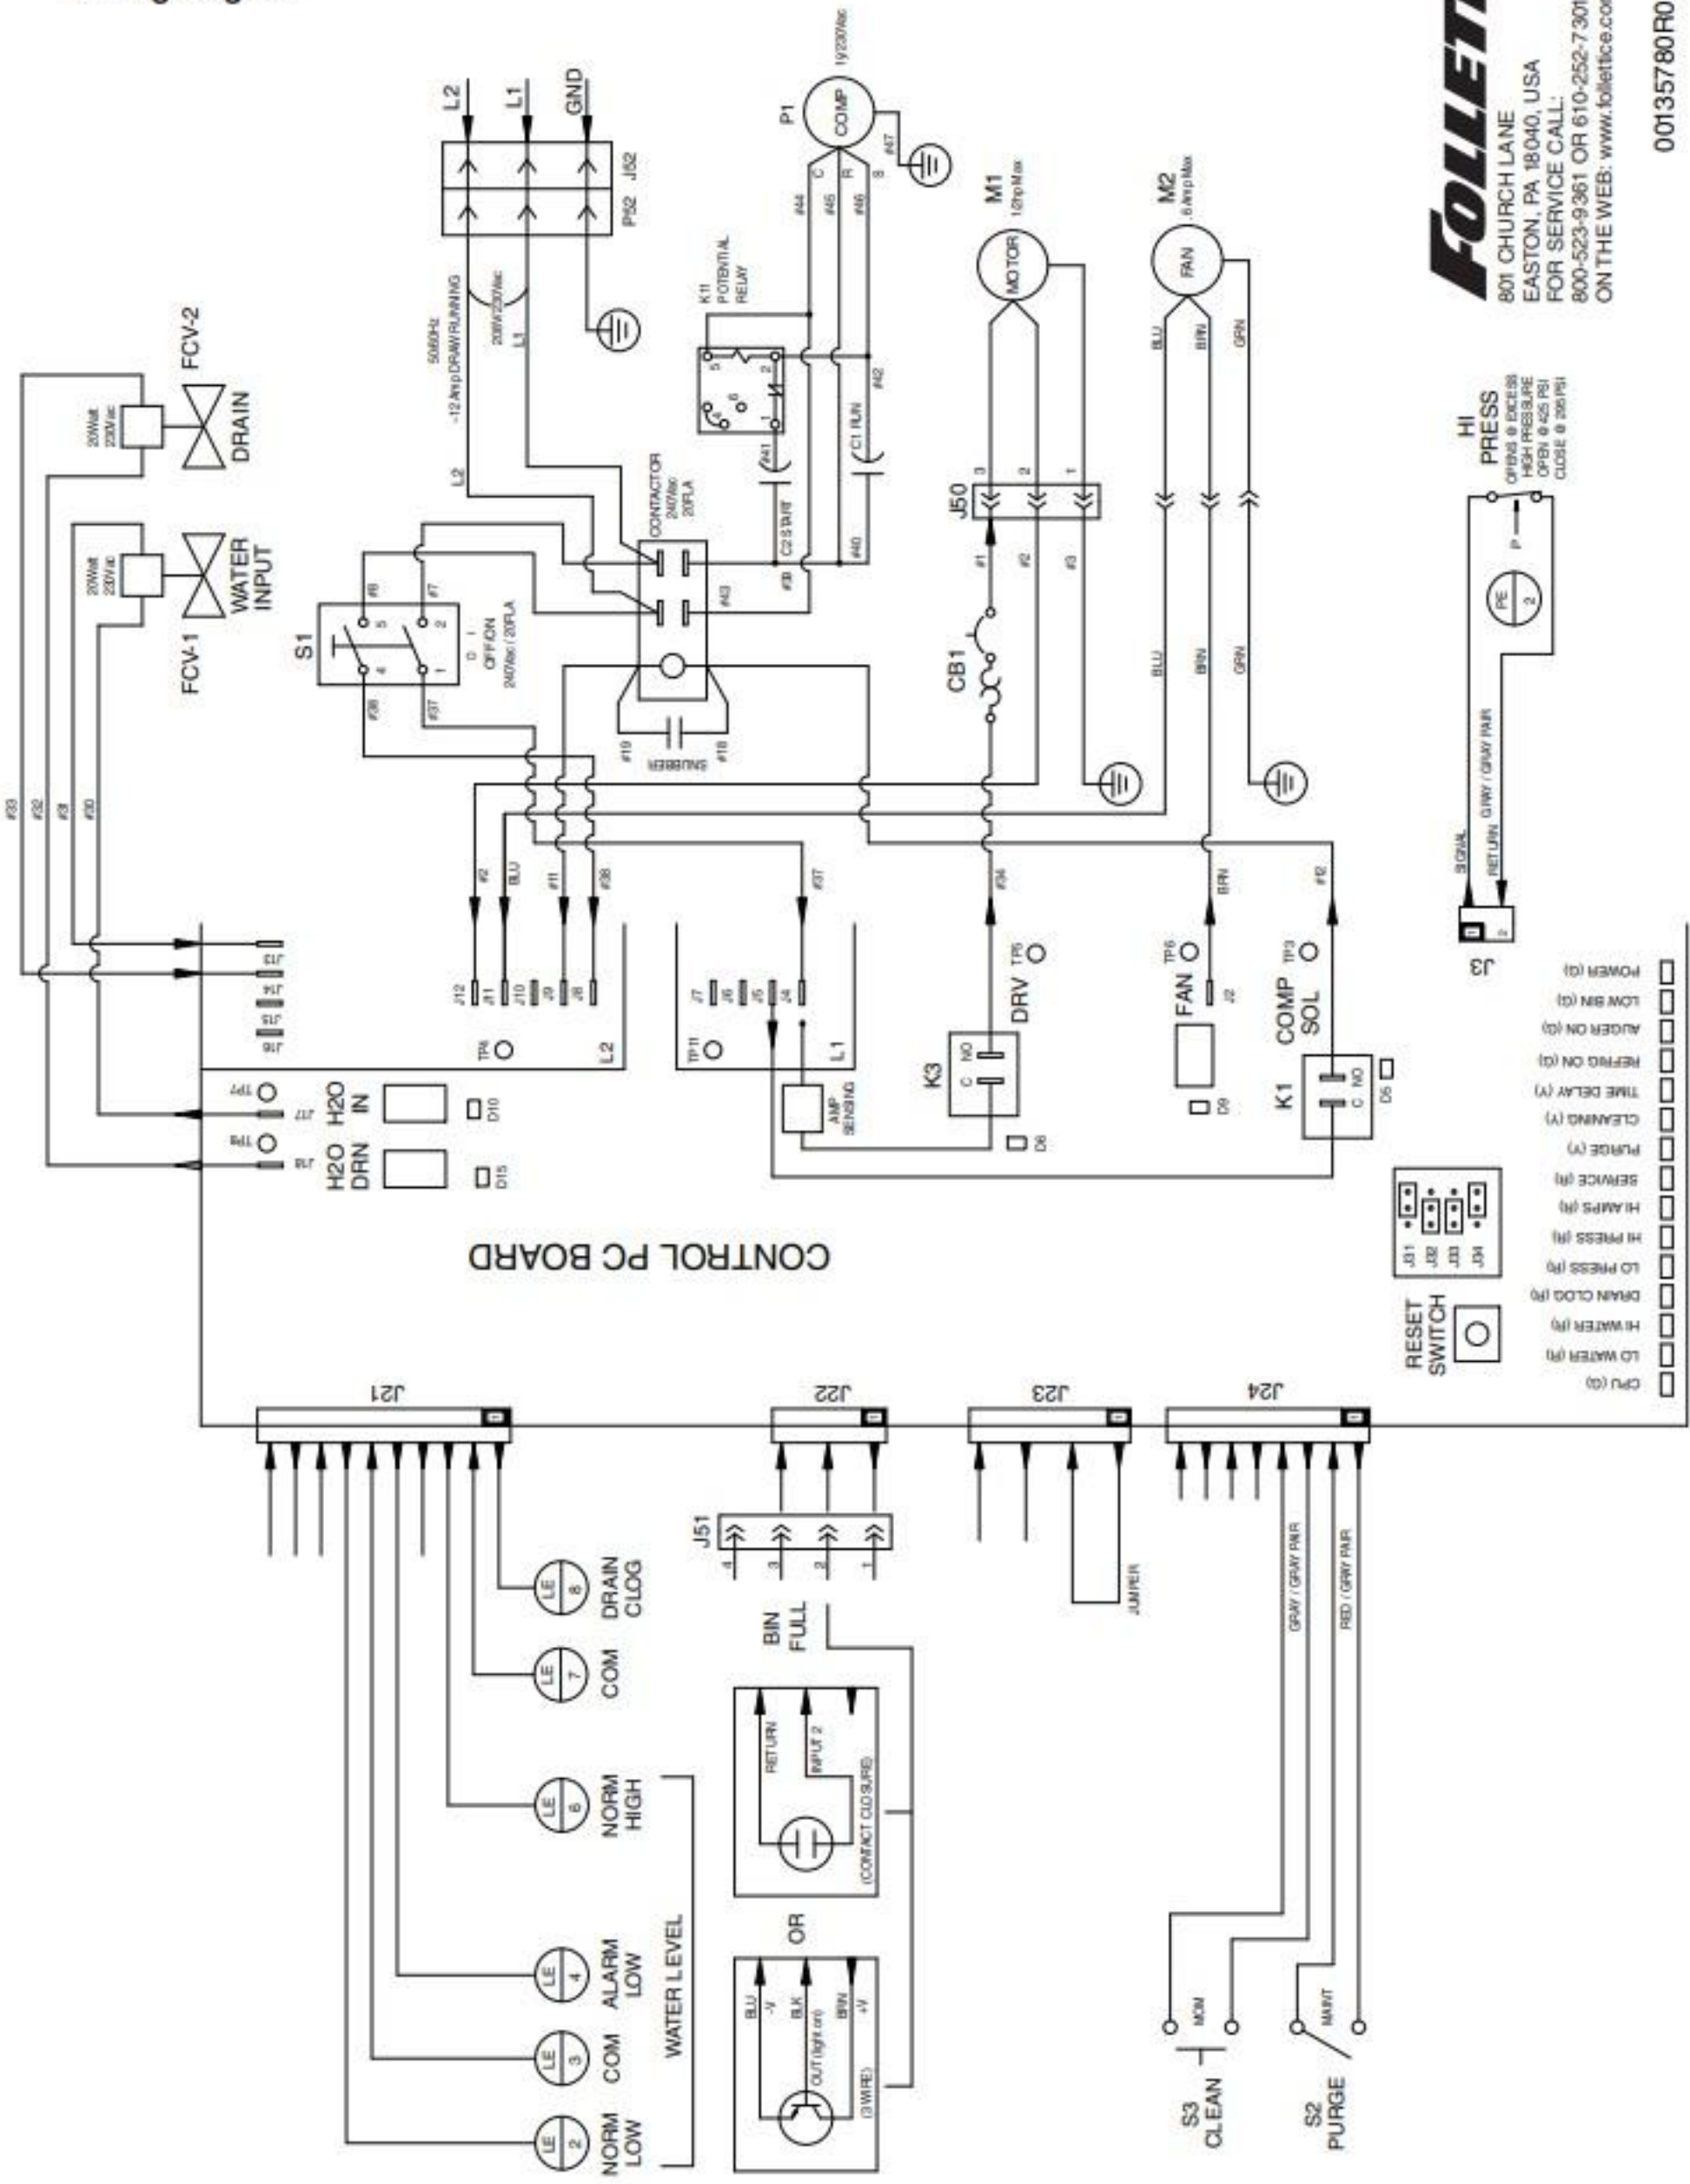

Wiring diagram

**FOLLETT**  
 801 CHURCH LANE  
 EASTON, PA 18040, USA  
 FOR SERVICE CALL:  
 800-523-9361 OR 610-252-7301  
 ON THE WEB: www.follettice.com

00135780R06

- CPU (a)
- LO WATER (b)
- HI WATER (c)
- DRAIN CLOG (d)
- LO PRESS (e)
- HI PRESS (f)
- HI APTS (g)
- SERVICE (h)
- PURGE (i)
- CLEANING (j)
- TIME DELAY (k)
- REFILL ON (l)
- AUGER ON (m)
- LOW BW (n)
- POWER (o)