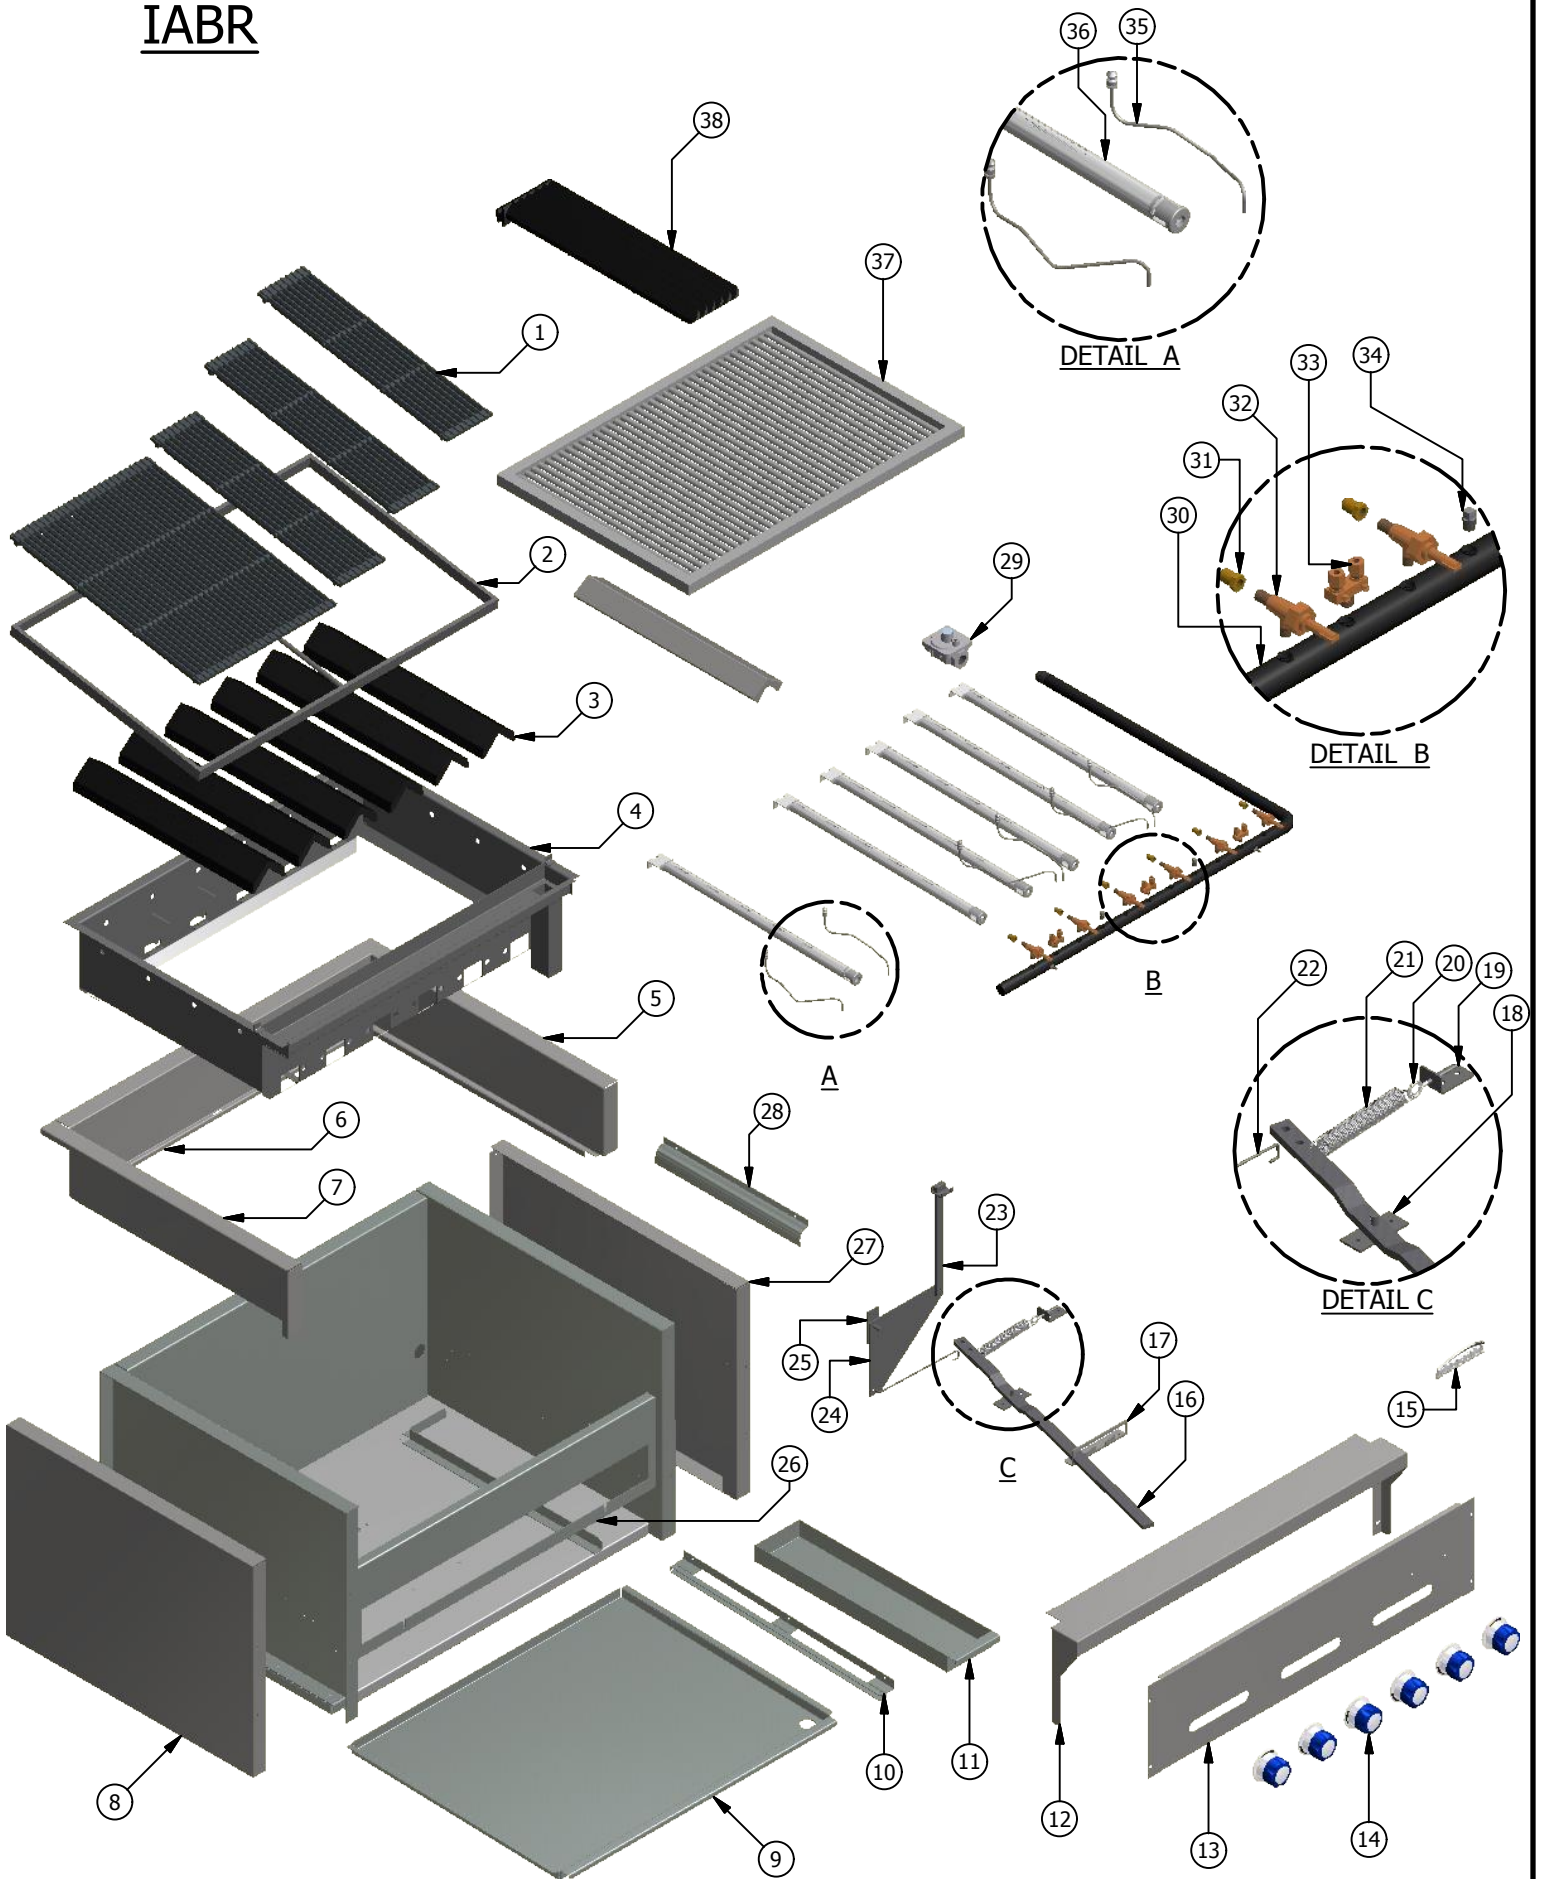

IABR

IAB Series - Steak House Broiler

ITEM NO.	DESCRIPTION	PART NO.	24"	30"	36"	48"	60"	72"
1	TOP GRATE (5" X 21")	1206	4	5	6	8	10	12
2	24" TOP GRATE SUPPORT FRAME ASSEMBLY	24034	1	-	-	-	-	-
***	30" TOP GRATE SUPPORT FRAME ASSEMBLY	24035	-	1	-	-	-	-
***	36" TOP GRATE SUPPORT FRAME ASSEMBLY	24036	-	-	1	-	-	-
***	48" TOP GRATE SUPPORT FRAME ASSEMBLY	24037	-	-	-	1	-	-
***	60" TOP GRATE SUPPORT FRAME ASSEMBLY	24038	-	-	-	-	1	-
***	72" TOP GRATE SUPPORT FRAME ASSEMBLY	24039	-	-	-	-	-	1
3	CAST IRON RADIANT COVER	37187	4	5	6	8	10	12
***	S/S BURNER RADIANT COVER (OPTIONAL)	35508	4	5	6	8	10	12
4	24" LINER WELDED ASSEMBLY	28348	1	-	-	-	-	-
***	30" LINER WELDED ASSEMBLY	28349	-	1	-	-	-	-
***	36" LINER WELDED ASSEMBLY	28350	-	-	1	-	-	-
***	48" LINER WELDED ASSEMBLY	28351	-	-	-	1	-	-
***	60" LINER WELDED ASSEMBLY	28352	-	-	-	-	1	-
***	72" LINER WELDED ASSEMBLY	28353	-	-	-	-	-	1
5	SIDE FLASHING (R/H)	31830	1	1	1	1	1	1
6	24" BACK FLASHING	24028	1	-	-	-	-	-
***	30" BACK FLASHING	24029	-	1	-	-	-	-
***	36" BACK FLASHING	24030	-	-	1	-	-	-
***	48" BACK FLASHING	24031	-	-	-	1	-	-
***	60" BACK FLASHING	24032	-	-	-	-	1	-
***	72" BACK FLASHING	24033	-	-	-	-	-	1
7	SIDE FLASHING (L/H)	31829	1	1	1	1	1	1
8	OUTTER SIDE PANEL (L/H)	31827	1	1	1	1	1	1
9	24" CRUMB TRAY	24150	1	-	-	-	-	-
***	30" CRUMB TRAY	24151	-	1	-	-	-	-
***	36" CRUMB TRAY	24152	-	-	1	-	-	-
***	48" CRUMB TRAY	24153	-	-	-	1	-	-
***	60" CRUMB TRAY	24154	-	-	-	-	1	-
***	72" CRUMB TRAY	24155	-	-	-	-	-	1
10	CRUMB TRAY GUIDE AND SUPPORT	38998	2	2	2	4	4	4
11	GREASE CAN	31831	1	1	1	2	2	2
12	24" LANDING LEDGE	38025	1	-	-	-	-	-
***	30" LANDING LEDGE	38026	-	1	-	-	-	-
***	36" LANDING LEDGE	38027	-	-	1	-	-	-
***	48" LANDING LEDGE	38028	-	-	-	1	-	-
***	60" LANDING LEDGE	38029	-	-	-	-	1	-
***	72" LANDING LEDGE	38030	-	-	-	-	-	1
13	24" VALVE COVER	38232	1	-	-	-	-	-
***	30" VALVE COVER	38233	-	1	-	-	-	-
***	36" VALVE COVER	38234	-	-	1	-	-	-
***	48" VALVE COVER	38235	-	-	-	1	-	-
***	60" VALVE COVER	38236	-	-	-	-	1	-
***	72" VALVE COVER	38237	-	-	-	-	-	1
14	RESTAURANT SERIES, OPEN BURNER	36330	4	5	6	8	10	12
15	SMALL IMPERIAL LOGO	37766	1	1	1	1	1	1
***	PUSH NUT	36569	2	2	2	2	2	2
16	HANDLE FLAT BAR	24142	1	1	1	2	2	2
17	ADJUSTING LOCKING BRACKET	28374	1	1	1	2	2	2
18	HANDLE PIVOT BRACKET	28375	1	1	1	2	2	2
19	SPRING MOUNTING BRACKET	24043	1	1	1	2	2	2
20	ADJUSTING EYE BOLT	30303	1	1	1	2	2	2
21	IABR SPRING	30355	1	1	1	2	2	2