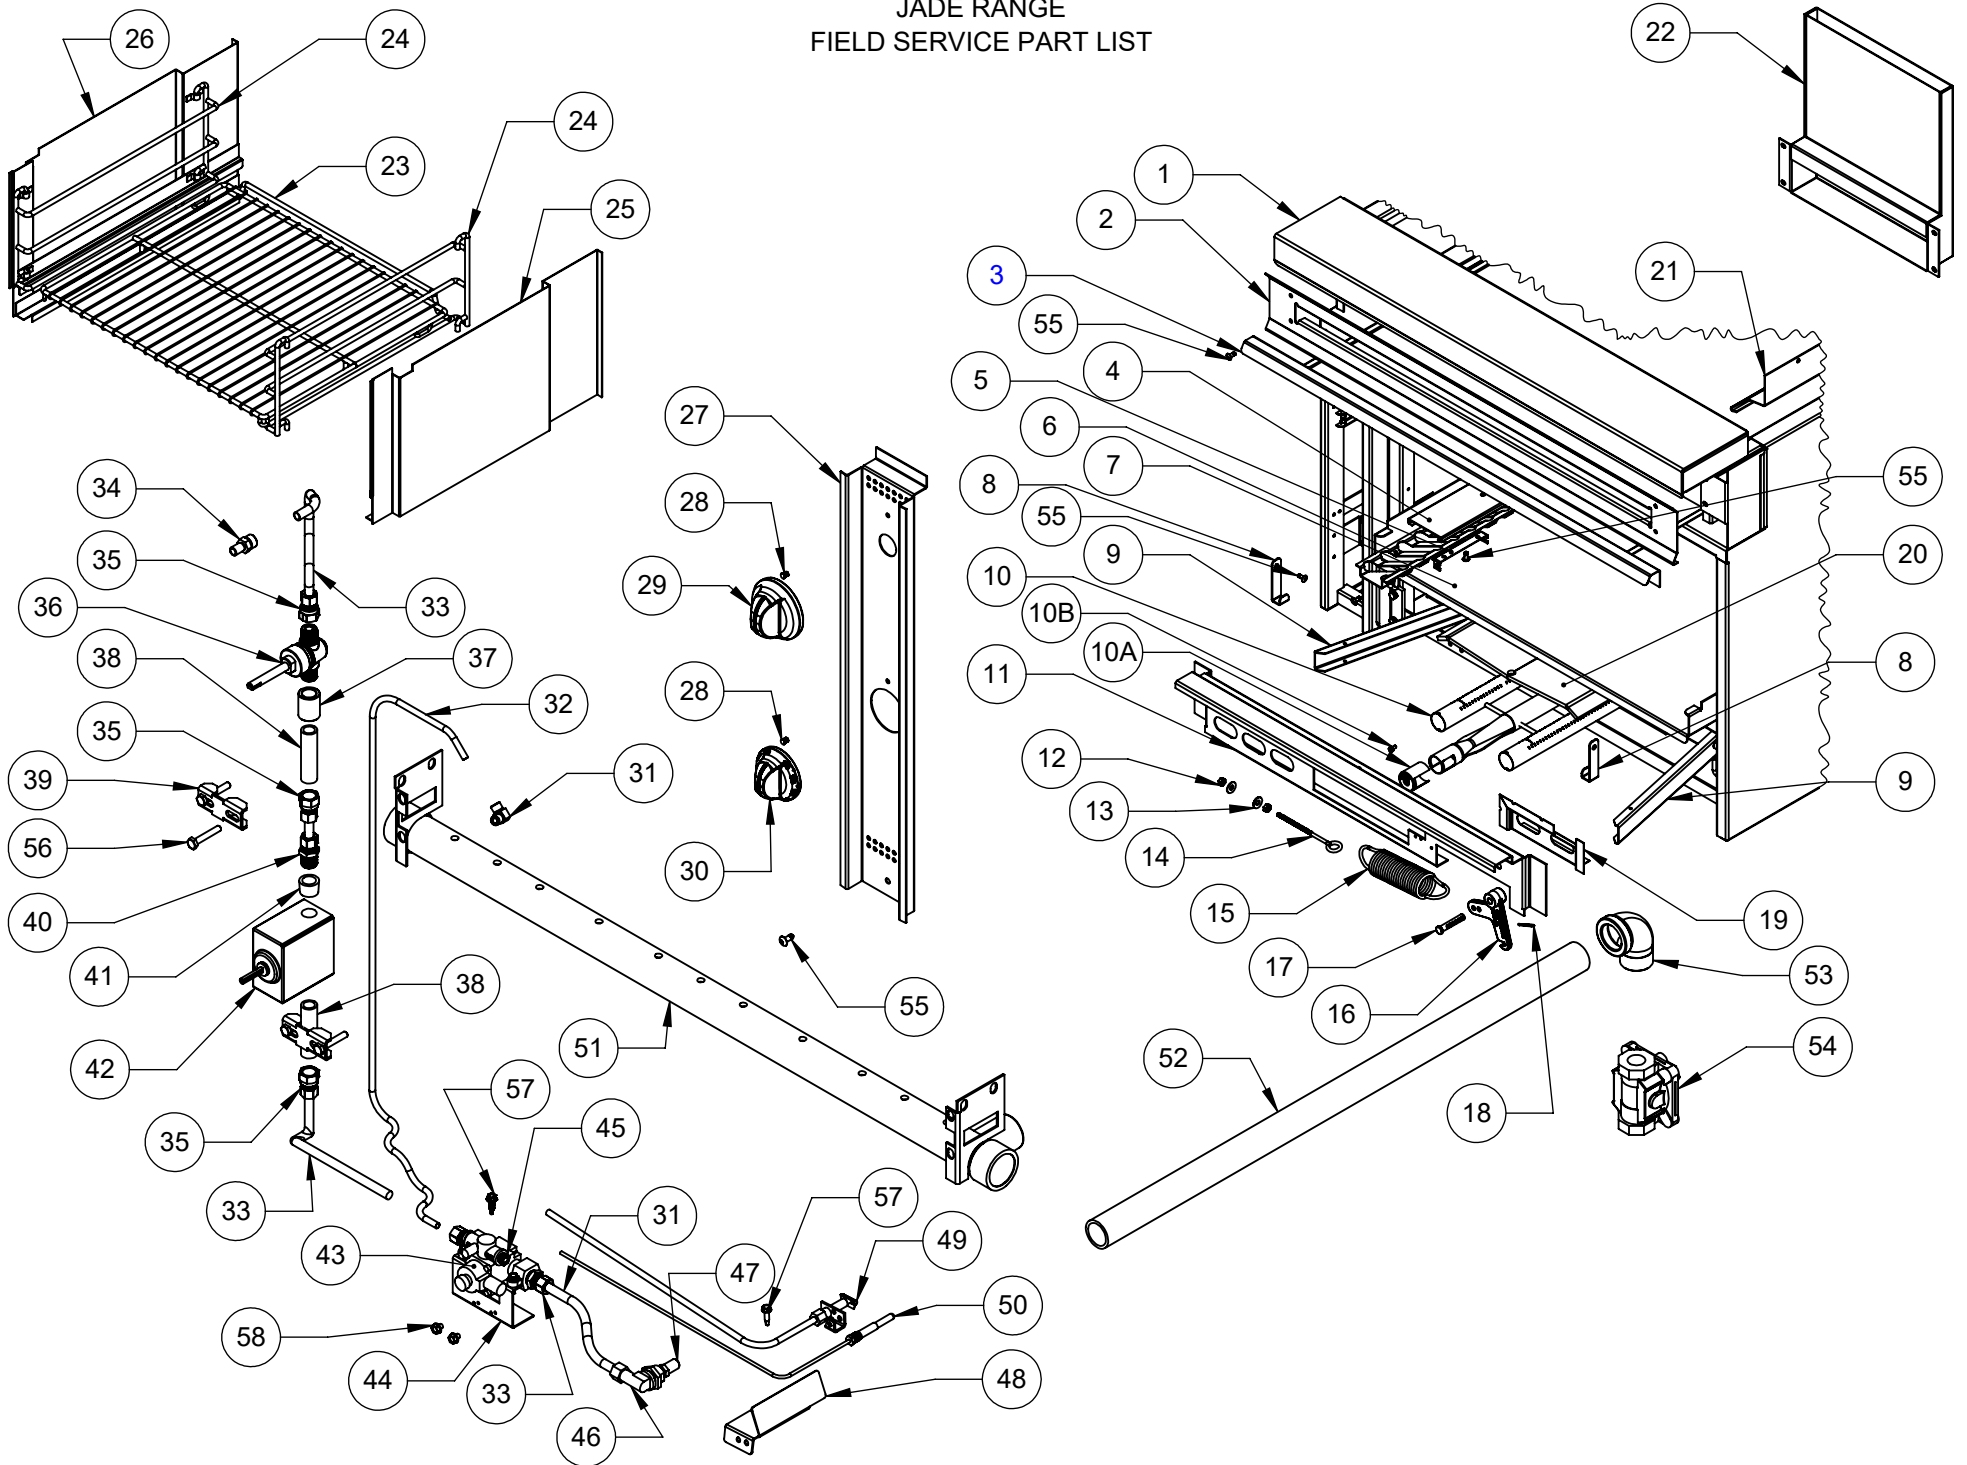

TITAN RANGE - JTRH STANDARD OVEN SECTION
JADE RANGE
FIELD SERVICE PART LIST

ITEM	PART NUMBER	DESCRIPTION	LIST
1	2500127481	FRONT SHELF WELD ASY 36"X 6"	
2	1316130000	FRONT PANEL, JTRH 30	
	1316140000	FRONT PANEL, JTRH 36	
3	1360504	DRIP PAN ASY, 30" JTRH	
	1360505	DRIP PAN ASY, 36" JTRH	
4	2100033861	TITAN PROB PROTECTR HLDR CONV	
5	2100033862	TITAN PROB PROTECTR CAGE, STD	
6	2100033863	TITAN PROB PROTECTR MNT, STD	
7	1315100000	PAN, OVEN BOTTOM, JTRH30	
8	1313000000	STOP, BOTTOM PAN JTRH	
9	2100020565	AIR DIVERTER, OVEN BURNER	
10	2500010209	BURNER,U OVEN JTRH W/BRACKET (1214800200)	
	A	3014100000	SHUTTER AIRVENT CAP SIZE 1-1/4
	B	3414700000	SCREW, AIR SHUTTER
11	1317600000	PANEL, BURNER BOX, JTRH	
12	3426200000	NUT, 1/4-20 HX ZN	
13	3430100000	WASHER, 1/4 ZN PLAIN USS	
14	3419500000	BOLT, 1/4-20 X 5/8 EYE ZN E7	
15	3000013290	DOOR SPRING, JTRH, LARGE	
	3014400000	SPRING, OVEN DOOR	
16	1017400000	ROCKER ARM, JTRH/JSR/DGR	
17	3414100000	PIN, 3/8 X 2 CLEVIS ZN	
18	3429400000	PIN, 1/8 X 1 1/2 COTTER	
19	JTRHSD-2045	FIREWALL FILER,JTRH,NEWSPRING	
20	6028600000	PLATE, 25 1/2 X 12 1/2 X 1/4	
21	1331800000	COVER, DRIP GUIDE, 24 X 4 3/4	
22	8557101	FLUE BOX ASY, JTRH	
23	1423500000	RACK TITAN 22OVEN JTRH-4-30	
	1410700000	RACK, OVEN (STD. JTRH-36)	
24	1410800000	GUIDE, WIRE RACK, JTRH STD	
25	2500134955	LINER ASSY, JTRH-SD OVEN RH	
26	2500134957	LINER ASSY, JTRH-SD OVEN LH	
27	2100016090	PANEL, OVEN CONTROL, JTRH STD	
28	3000012285	HOLE PLUG, 3/16 [5MM] BLACK	
29	3000012131	TITAN ARC KNOB 2.75	
30	3000012149	DIAL, ARC FDO 150/550 CHROMED	
31	1831200000	ELBOW, RED 1/4 CC X 1/8 MNPT	
32	3000012802	FLEXIBLE TUBING 1/4 X 36	
33	5619100000	TUBING, FLEXIBLE, 3/8 9"	
34	1832700000	ADAPTER, 3/8C X 1/4 MPT	
35	1830300000	ADAPTER, 3/8C X 3/8 FPT	
36	4410600100	VALVE, 3/8 MPT X 3/8 MPT	
37	1828100000	COUPLING, 3/8 FULL	
38	1845500000	NIPPLE, 3/8 X 2 1/2 S/40 BLK	
39	2100016089	SADDLE BRACKET, JTRH	
40	1830400000	ADAPTER, 2/8C X 3/8 MPT	
41	1842200000	BUSHING, FACE 1/2 X 3/8	
42	4615300100	THERMOSTAT, FDO TITAN	
43	3000013481	SAFETY VALVE, ROBERTSHAW TS-11	
44	1118400000	BRACKET, SAFETY PILOT - OVEN	
45	3417000000	NUT, BREAKAWAY 1/4 BRASS	
46	1815700000	ORIFICE, ELBOW