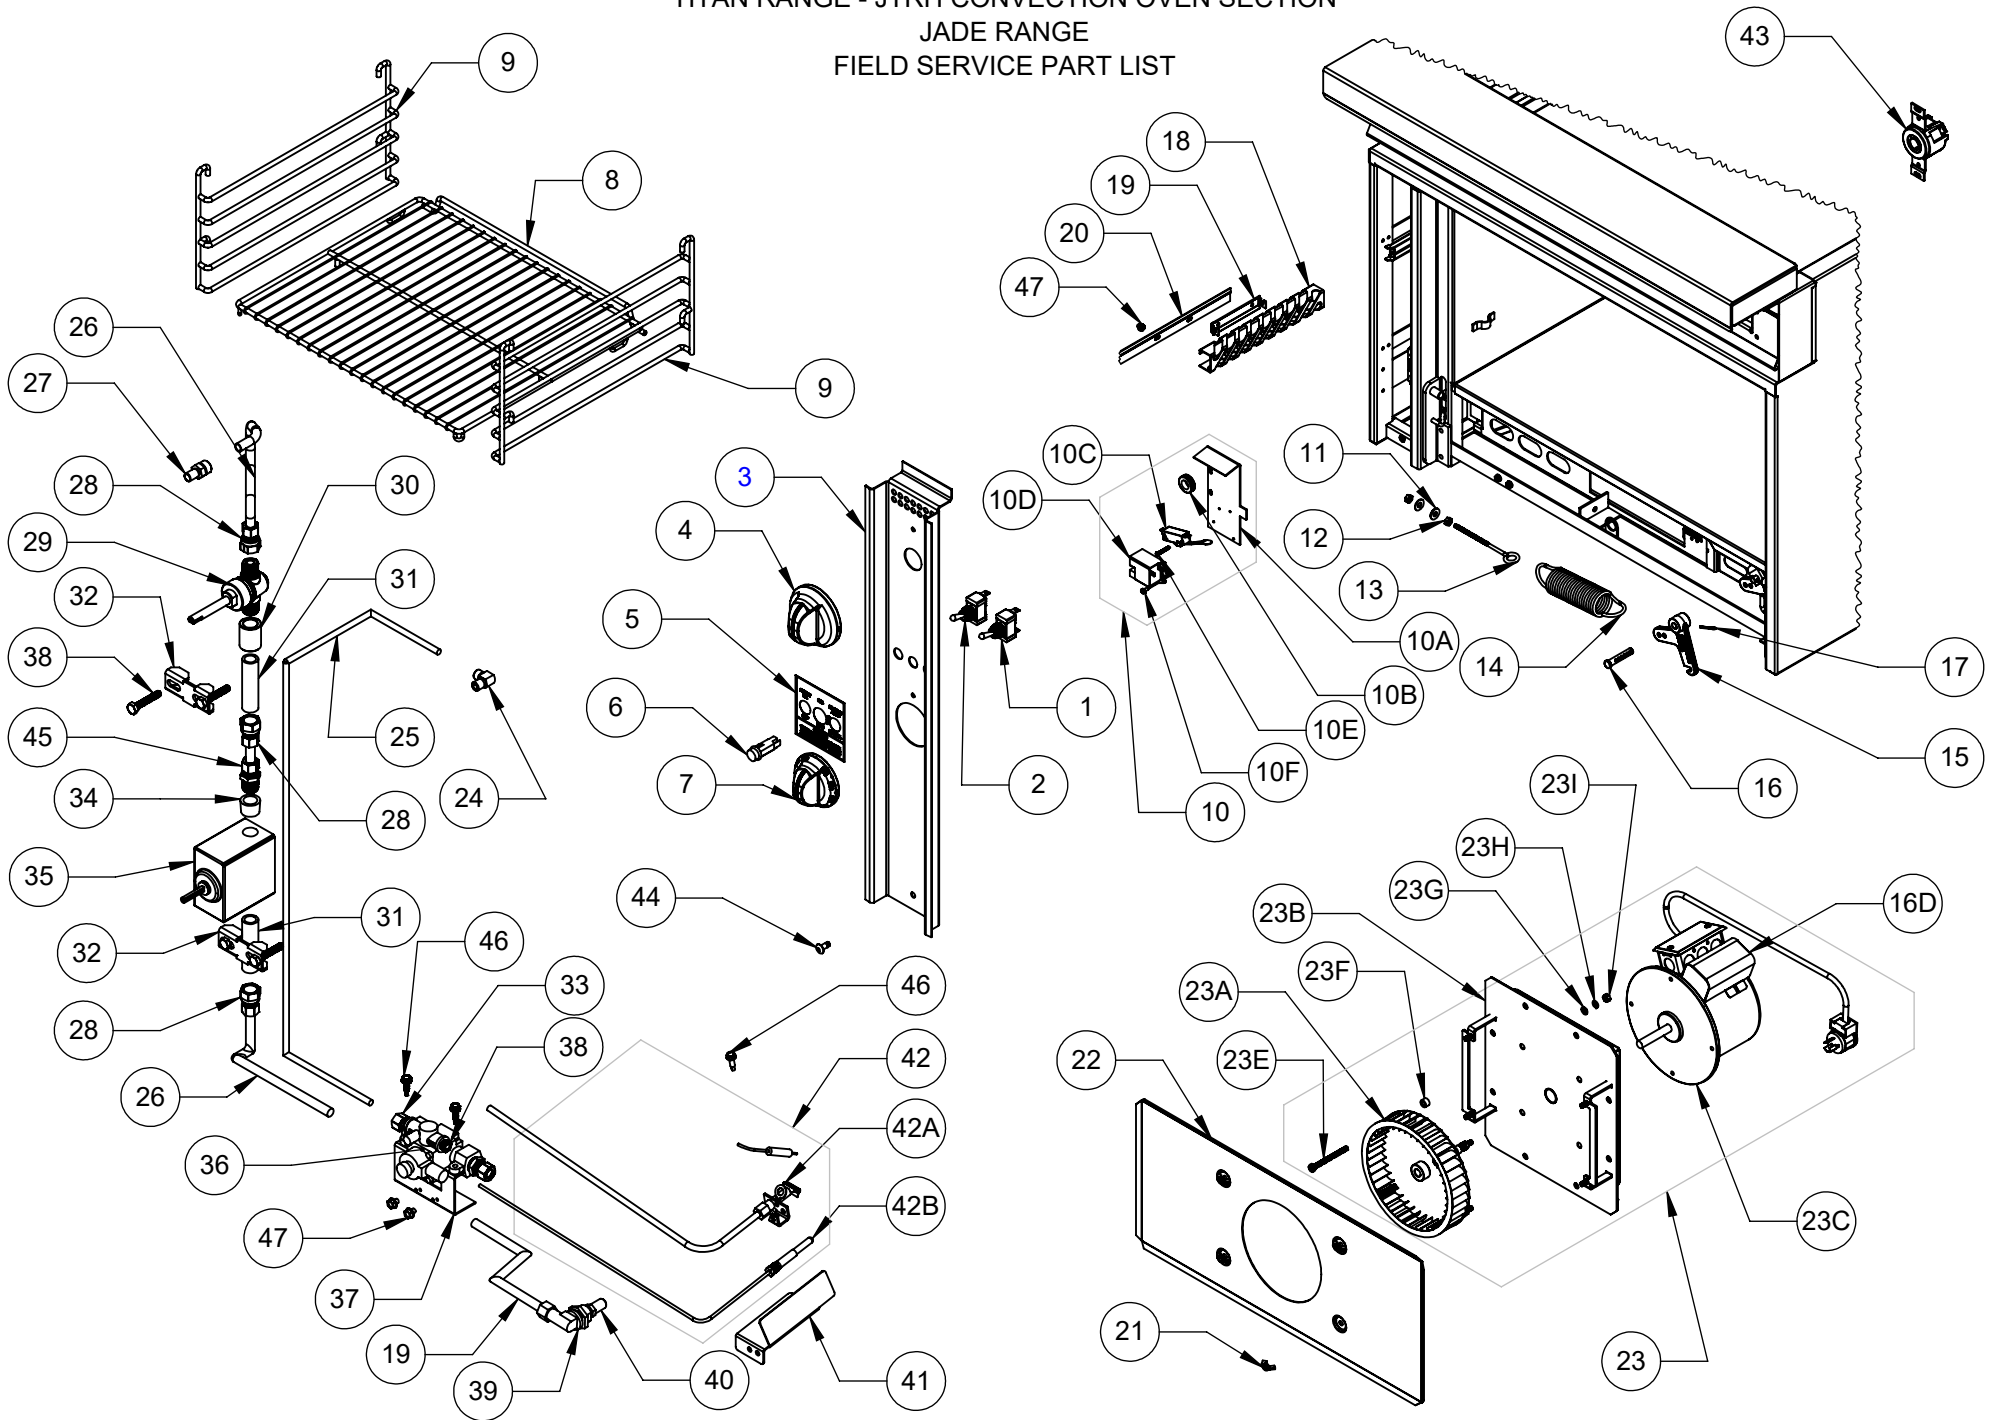

TITAN RANGE - JTRH CONVECTION OVEN SECTION
JADE RANGE
FIELD SERVICE PART LIST

ITEM	PART NUMBER	DESCRIPTION	LIST
1	3000012004	TOGGLE SWITCH, ON-OFF, JBR	
2	3000012003	TOGGLE SWITCH, BLOWER CNTL JBR	
3	2100016091	PANEL, CONV OV CONTROL	
4	3000012131	TITAN ARC KNOB 2.75	
5	3000012008	LABEL, CONTROL SWITCH, JBR C	
6	3000012005	INDICATOR LIGHT, RED 1/4 Q.C.	
7	3000012149	DIAL, ARC FDO 150/550 CHROMED	
8	1410102V	RACK, OVEN - JTRH30 *BUY*	
	1410100100	RACK, OVEN 28 SEE REV.B00	
9	3000011867	GUIDE, OVEN RACK, CONV. JTRH	
10	~	REIGNITION MODULE & DOOR SWITCH	
	A	2100008146	BRACKET, REIGNITOR MODULE &
	B	3416600000	GROMMET, 5/8 I.D. RUBBER
	C	3000011750	EMB 303-9075 SWITCH
	D	3000010030	MODULE, SPARK IGNITION RI120A-1
	E	3446400000	SCREW, #8 X 3/8 PN PH ZN
	F	3000011585	SCREW, 6-32X1",PPH TCS "23" ZN
11	3430100000	WASHER, 1/4 ZN PLAIN USS	
12	3426200000	NUT, 1/4-20 HX ZN	
13	3419500000	BOLT, 1/4-20 X 5/EYE ZN E7	
14	3000013290	DOOR SPRING, JTRH, LARGE	
15	1017400000	ROCKER ARM, JTRH/JSR/DGR	
16	3414100000	PIN, 3/8 X 2 CLEVIS ZN	
17	3429400000	PIN, 1/8 X 1 1/2 COTTER	
18	2100033861	TITN PROB PROTECTR HLDR CONV	
19	2100033859	TITAN PROB PROTECTR CAGE, CON	
20	2100033860	TITAN PROB PROTECTR MNT, CONV	
21	3412100000	NUT, 1/4-20 WING	
22	1131800000	BAFFLE, BLOWER, CONVECTION OVE	
23	2500135021	CONV. OVEN MOTOR ASSY, JTRH	
	A	3018800000	WHEEL, BLOWER 8 (JTRH/JSR -
	B	2500135146	MOTOR MOUNT W/A, JTRH CONV
	V	3098710	MOTOR, CONVECTION OVN-JSR/JTRH
	D	2038500000	U-BRACKET
	E	3425000000	BOLT, 1/4-20 X 3 HX HD ALL THR
	F	3000013109	SPACER, 1/3IDx1/2ODx5/16 LG.
	G	3430100000	WASHER,1/4 ZN PLAIN USS
	H	3432800000	WASHER,1/4 SPLIT LOCK
	I	3426200000	NUT, 1/4-20 HX ZN