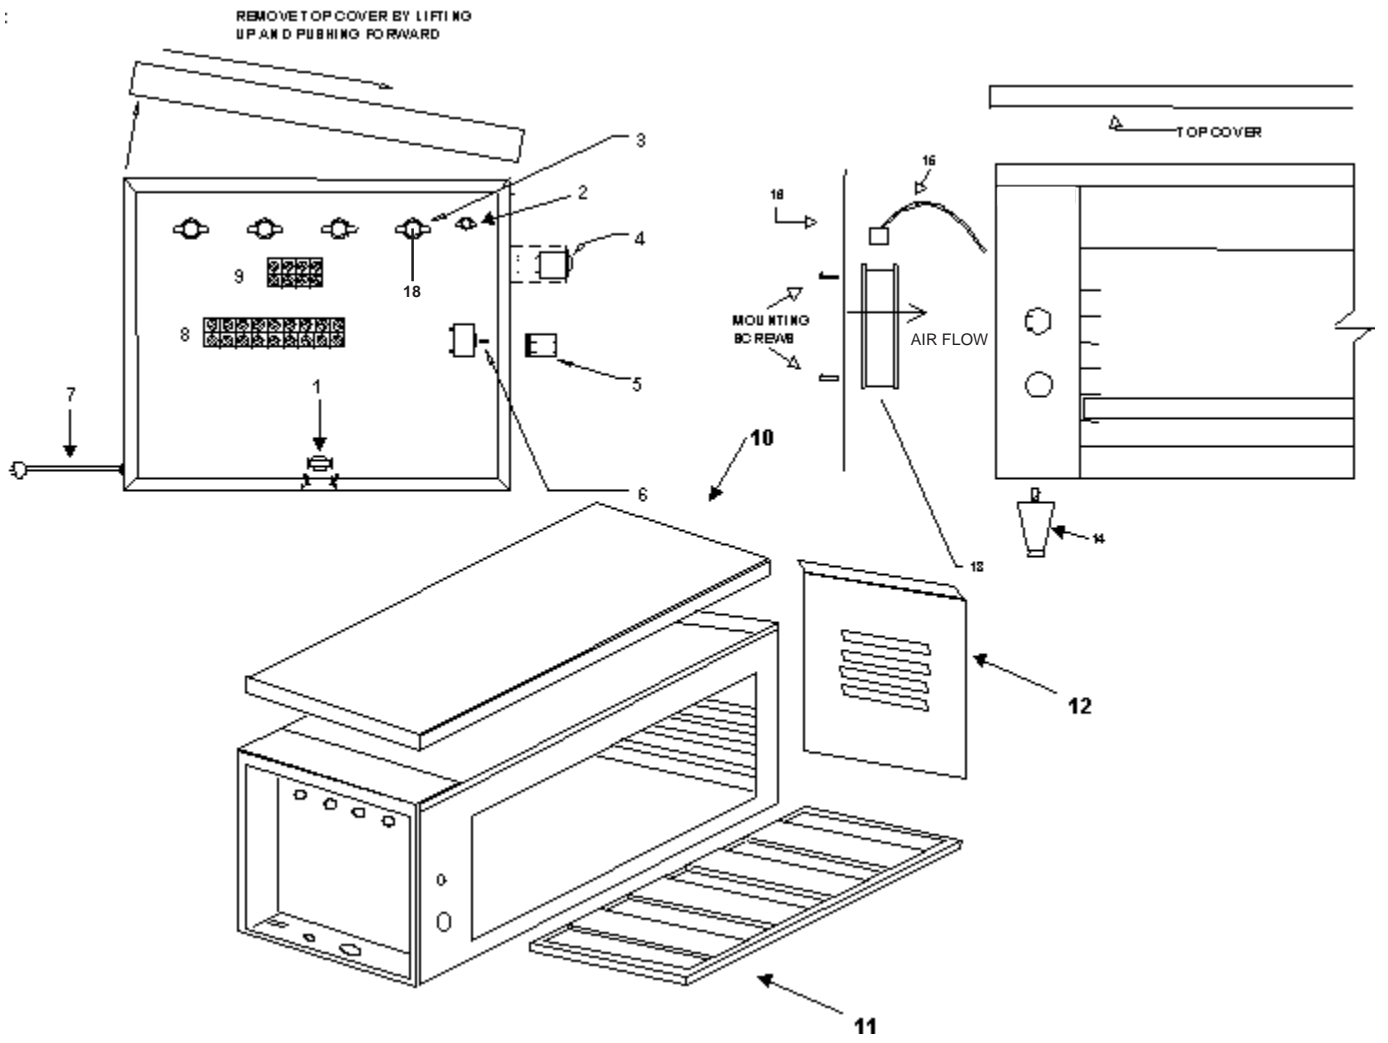

EXPLODED VIEW

PARTS LIST

February 2, 2006

MODEL 8F-524SB, 8F-524SBW, 8F-536SB, 8F-524SBW

Key Number	Part Number	Number Per Unit	Description and Model Designation
1	2E-200566	1	Reset/High Limit
2	2E-200574	1	Fan Switch
3	2E-200409	1	Heater Tube Socket
4	2E-Z4473	1	Pilot Light
5	2R-200703	1	Knob
6	2E-200551	1	Power Saver Switch
7	2E-Z4482	1	Power Supply Cord
8	HB-115387	1	Terminal Block, 8 Pos.
9	HA-115384	1	Terminal Block, 5 Pos.
10	FA-100800	1	Top Cover
	FB-100801	1	Top Cover
11	F5-52401	1	Cooking Rack
	F5-53601	1	Cooking Rack
12	FA-400600	1	Right Side Panel
13	2U-200560	1	Fan Motor
14	2R-200715	1	4" Metal Leg
15	2E-200387	1	Cord Set, Fan Motor
16	FA-402599	1	Left Side Panel
17	2R-200562	1	Fan Grill (not shown)
18	FA-187707	1	Heat Tube
	FA-187704	1	Heat Tube
	FB-187709	1	Heat Tube
	FB-187708	1	Heat Tube
			524SB
			536SB
			524SB
			536SB
			524SB (240V)
			524SB (208V)
			536SB (240V)
			536SB (208V)

**IMPORTANT: WHEN ORDERING, SPECIFY VOLTAGE OR TYPE GAS DESIRED
INCLUDE MODEL AND SERIAL NUMBER**

PAGE 1
OF 1

Some items are included for illustrative purposes only and in certain instances may not be available.