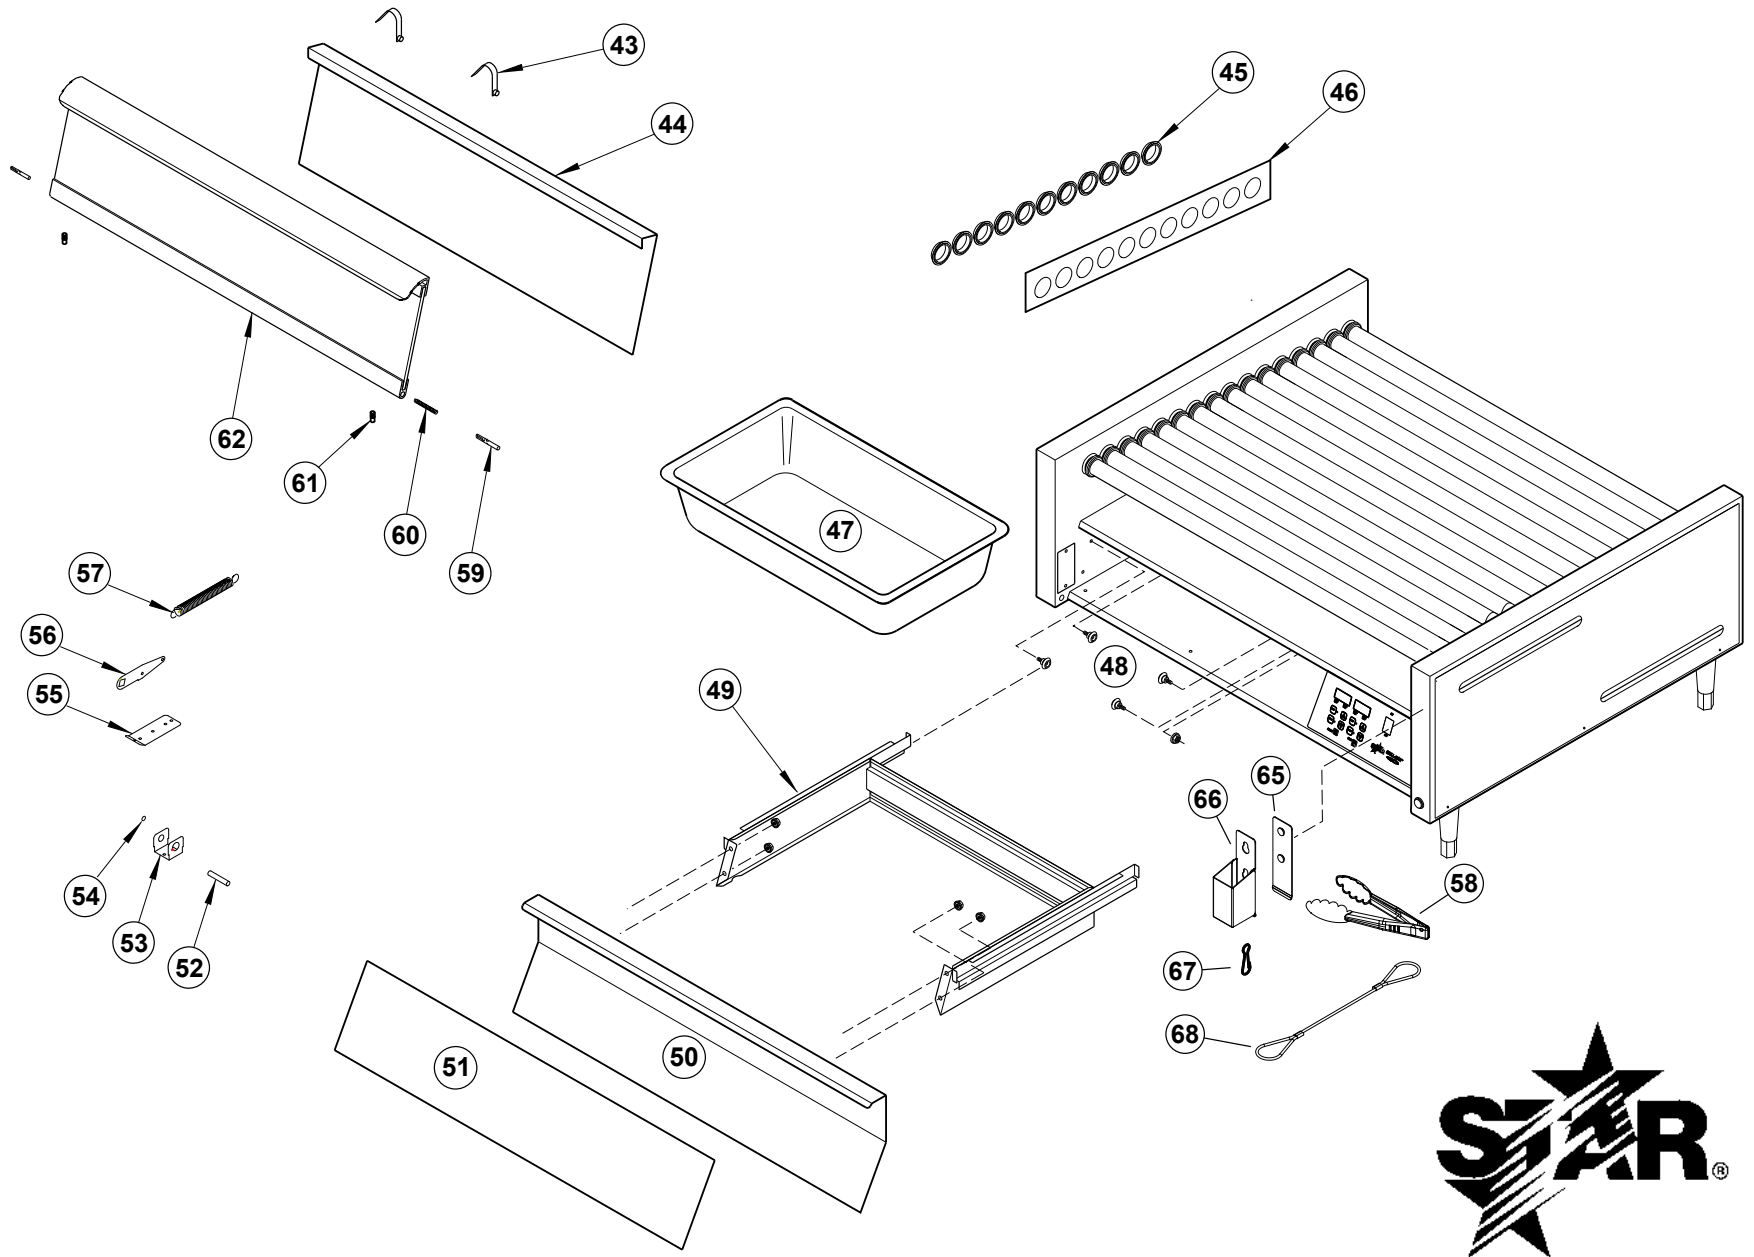

REFER TO THE PARTS LIST SPECIFIC TO YOUR MODEL FOR MORE DETAIL INFORMATION.

STAR MANUFACTURING INTERNATIONAL INC.

SK2110

REV. B

3-17-15

PARTS LIST

March 17, 2015, Rev. H

Model: Grill-Max Roller Grills 75 Series				
Fig No.	Part No	Qty	Description	Application
1	A5-RG7545	1	BODY ASSY	75 C/SC
	A5-RG7546			75 CR/SCR
	A5-RG7547			75CF/SCF
	A5-RG7548			75CBB/SCBB
	A5-RG7549			75CRBB/SCRBB
	A5-RG7571			75CFV
	A5-RG7580			75SCESW
2	A5-Z2306	1	DRIP TRAY	75C/SC
3	A5-Z8411	1	BACK-CHAIN RETAINER SPACER	75C/SC
4	A5-Z8412	1	ANGLE CHAIN RETAINER UPPER	75C/SC
5	A5-Z2265	2	SIDE PANEL	75C/SC
	A5-Z5347		SIDE PANEL	75CF/SCF
6	2N-Z2193	16	ELEMENT 230V 50/75	75C/SC-230V
	2N-Z2982		ELEMENT 120V 105 W	75C/SC-120V
7	A5-Z6615	1	CHAIN GUIDE	75C/SC
8	2P-Z2266	1	CHAIN	75C/SC
	2P-Z5336	1	CHAIN	75CF/SCF
9	A5-RG5057	16	ROLLER ASY HIGRIP 50S/75S	75SCE
	PS-RG7562	16	ROLLER ASSY CHROME	75C
	PS-RG7563	16	ROLLER ASSY POLY	75SC
10	2A-Z6614	3	IDLER	ALL
11	2A-Z8017	3	BUSHING, IDLER	ALL
12	2K-Z2895	3	ANTI SHORT BUSHING	ALL
	A5-RG30121	1	IDLER ARM ASSY-CHAIN TENS	ALL
13	2P-Z8074	1	SPRING	ALL
14	2P-Z8317	1	MOTOR SPROCKET	ALL 3/8" MOTOR SHAFTS
	2P-Z11853			ALL 1/2" MOTOR SHAFTS
15	2U-Z11854	1	MOTOR GEAR, 120V	120V, w/ 1/2" DIA SHAFT
	PS-RG5069	1	KIT MOTOR, SPROCKET-120V	120V, w/SPROCKET & MNT PLATE
	2U-Z11855	1	MOTOR GEAR, 240V	230/240V, UNITS w/ 1/2" DIA SHAFT
	PS-RG5070	1	KIT MOTOR, SPROCKET-230/240V	230/240V, UNITS w/SPROCKET & MNT PLATE
16	A5-RG2035	1	MOTOR MOUNTING ASSY	75C/SC
	A5-RG5040	1	MOTOR MOUNTING ASSY	75CF/SCF
17	2E-Y9251	1	CORD SET EUR 16 AMP	75C/SC (230V MODELS)
	A5-RG2034	1	CORD SER 240V W/TERMINALS	75C/SC (240V MODELS)
	A5-RG2041	1	CORD ASSY 120V	75C/SC (120V MODELS)
18	2K-Y3240	1	CORD BUSHING	75C/SC (120V & 240V MODELS)
19	2E-Y9253	1	CORD INLET IEC320 16 AMP	75C/SC (230V MODELS)
20	A5-Z5335	1	BOTTOM COVER PLATE	ALL
21	2P-Z1540	2	HOLE PLUG	ALL EXCEPT CLEAR BUNBOX MODELS (CBBC, SCBBC)
22	A5-RG7544	1	MOUNTING BRACKET ASSY	75CE/SCE
	A5-Z7664		MOUNTING BRACKET	75C/SC
23	PS-RG5095	2	KIT, CONTROL 230/240 VOLT	75C/SC
	PS-RG5094		KIT, CONTROL 120 VOLT	75C/SC
24	2K-Z1971	9	SPACERS	75CE/SCE
26	PS-RG50132	1	KIT, SERVICE FNT PROBE REPL	75CE/SCE, mfg before 7/2014
	2J-Z17919		THERMISTOR, FRONT .125" DIA	75CE/SCE, mfg after 6/2014
27	2J-Z15324	1	THERMISTOR, REAR .125" DIA X 1" LONG	75CE/SCE
28	PS-RG5087	1	KIT, 2E-Z5565 REPLACEMENT	75CE/SCE, mfg before 11/2010
	2E-Z13638		ELECTRONIC CONTROL RG 120V	75CE/SCE, mfg after 11/2010
	A5-Z13640		ELECTRONIC CONTROL RG 240V	75CE/SCE, mfg after 11/2010