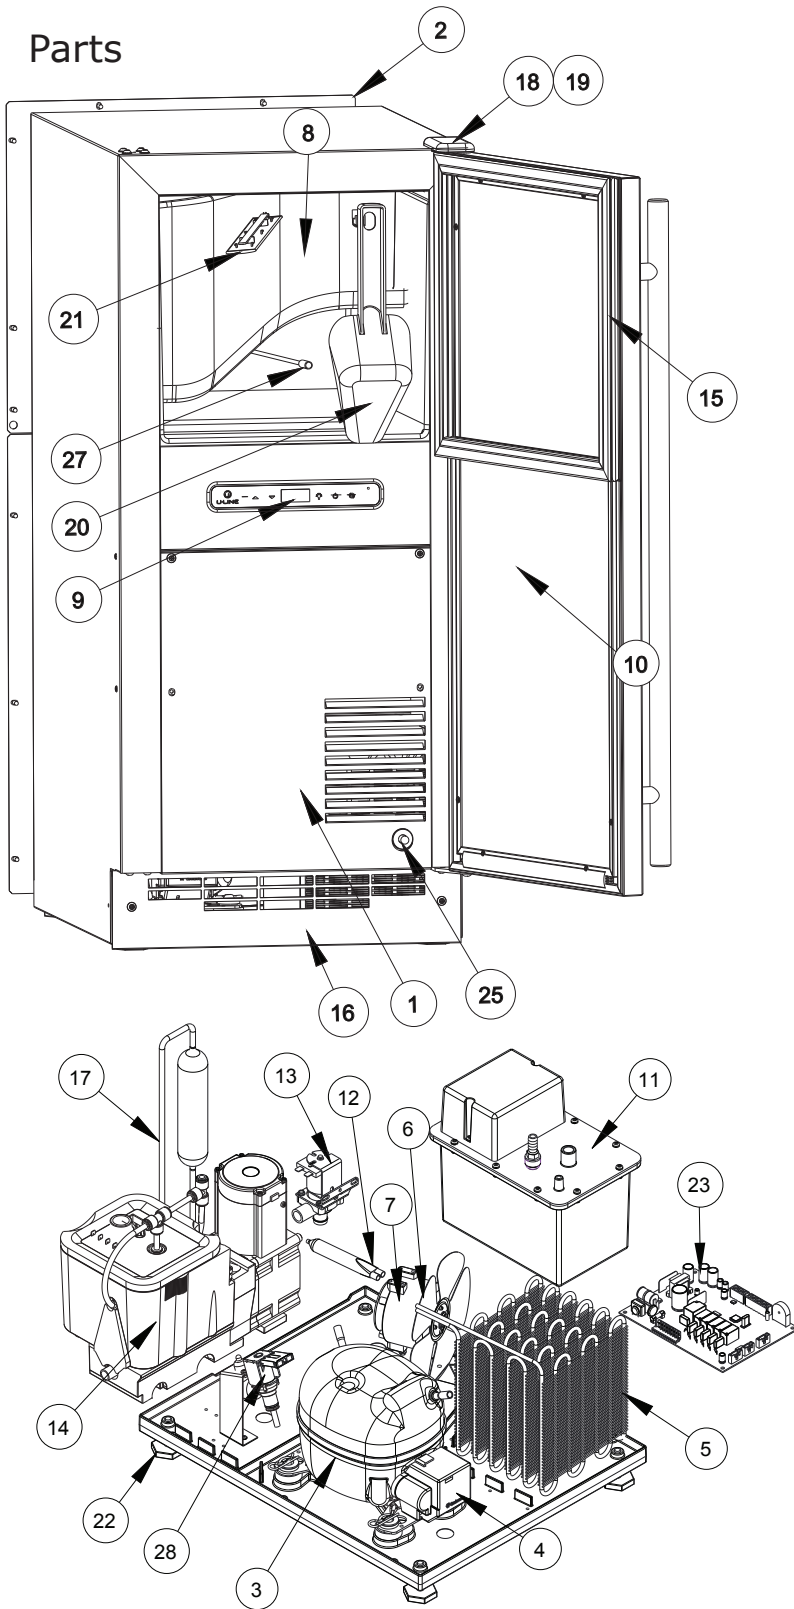

## Parts

### UONP115-SS01A

UONP115-SS01A		
1	ACCESS PANEL ASSY, NUG OUTDR	80-55385-00
2	BACK PANEL, NUGGET	80-55377-00
3	COMPRESSOR	<a href="#">80-54140-00</a>
4	COMPRESSOR ELECTRICALS	<a href="#">80-54141-00</a>
5	CONDENSER ASSY, NUGGET 15"	80-55213-01
6	CONDENSER FAN BLADE	<a href="#">80-54060-00</a>
7	CONDENSER FAN MOTOR	<a href="#">80-54138-00</a>
8	COVER W/HOOK	<a href="#">80-54332-00</a>
9	DISPLAY MODULE	80-55214-00
10	DOOR ASSY, OUTDOOR	80-55386-00
11	DRAIN PUMP	<a href="#">80-54147-00</a>
12	DRIER	<a href="#">80-54055-00</a>
13	DUMP VALVE ASSEMBLY	80-55232-00
14	EVAPORATOR ASSEMBLY**	80-55371-00
15	GASKET, NUGGET	80-55396-00
16	GRILLE ASSY NUGGET	80-55389-00
17	HEAT EXCHANGER ASSEMBLY	80-55434-00
18	HINGE ASSEMBLY	80-55390-00
19	HINGE COVER	80-55499-00
20	ICE SCOOP	<a href="#">80-54080-00</a>
21	LED LIGHT STRIP AND COVER	<a href="#">80-54000-00</a>
22	LEG LEVELERS (4)	<a href="#">80-54019-00</a>
23	MAIN BOARD	<a href="#">80-55398-00</a>
24	NUGGET ICE CLEANER*	<a href="#">ULANUGGETCLEAN</a>
25	PLUNGER SWITCH NUG OUTDR	80-55391-00
26	POWER CORD, NUGGET*	80-55376-00
27	THERMISTOR	<a href="#">80-54006-00</a>
28	WATER VALVE, RESERVOIR/INLET	80-55448-00
29	WATER SUPPLY LINE KIT*	<a href="#">ULAWATERHOOKUP</a>
30	WIRE HARNESS, BOARD*	80-55226-00

## Parts

<b>NUGGET ICE EVAPORATOR</b>		
1	GEAR MOTOR ASSEMBLY	80-55371-01
2	MAIN HOUSING W/SEAL & SCREWS	80-55371-02
3	AUGER W/FRONT SEAL	<a href="#">80-55371-04</a>
4	ICE COMPRESSION NOZZLE ASSY	80-55371-05
5	FRONT SEAL AND O-RING	80-55371-06
6	EVAPORATOR W/FLANGES & O-RING	80-55371-07
7	HOUSING, BUSHING	80-55371-08
8	HARDWARE KIT, GEAR MOTOR	80-55371-09
9	RESERVOIR & FLOAT COMPLETE ASSY	80-55371-10
10	RESERVOIR LID & O-RING	80-55371-11
11	FLOAT SWITCH	80-55538-00
12	WATER LINE, 12" SEGMENT	80-54722-01
13	WATER SEAL KIT	80-55371-13
14	INSULATION KIT*	80-55371-14
15	DUMP VALVE TUBE ASSY	80-55447-01
16	RESERVOIR DUMP VALVE TUBE ASSY	80-55371-20
17	ICE TRANSPORT TUBE ASSY	80-55371-19