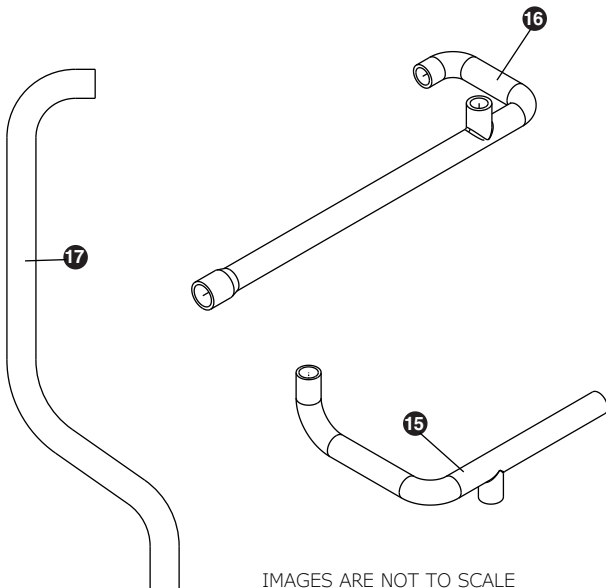

IMAGES ARE NOT TO SCALE