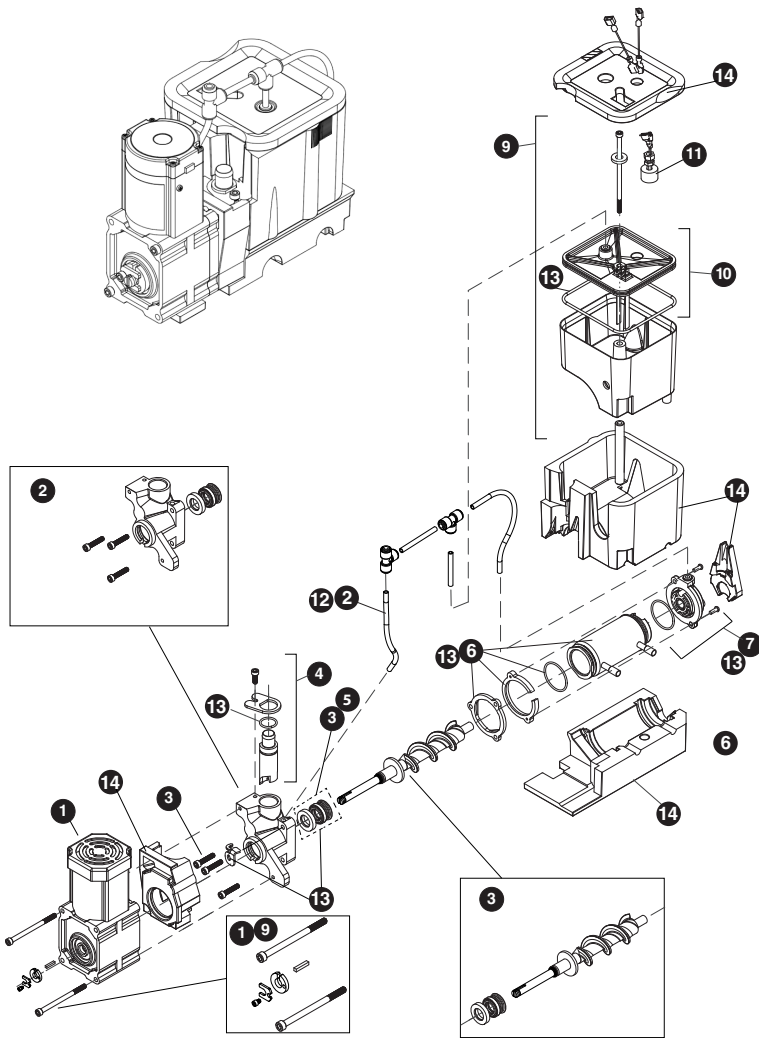

## Parts

### UONP115-SS01A

UONP115-SS01A		
1	ACCESS PANEL ASSY, NUG OUTDR	80-55385-00
2	BACK PANEL, NUGGET	80-55377-00
3	COMPRESSOR	<a href="#">80-54140-00</a>
4	COMPRESSOR ELECTRICALS	<a href="#">80-54141-00</a>
5	CONDENSER ASSY, NUGGET 15"	80-55213-01
6	CONDENSER FAN BLADE	<a href="#">80-54060-00</a>
7	CONDENSER FAN MOTOR	<a href="#">80-54138-00</a>
8	COVER W/HOOK	<a href="#">80-54332-00</a>
9	DISPLAY MODULE	80-55214-00
10	DOOR ASSY, OUTDOOR	80-55386-00
11	DRAIN PUMP	<a href="#">80-54147-00</a>
12	DRIER	<a href="#">80-54055-00</a>
13	DUMP VALVE ASSEMBLY	80-55232-00
14	EVAPORATOR ASSEMBLY**	80-55371-00
15	GASKET, NUGGET	80-55396-00
16	GRILLE ASSY NUGGET	80-55389-00
17	HEAT EXCHANGER ASSEMBLY	80-55434-00
18	HINGE ASSEMBLY	80-55390-00
19	HINGE COVER	80-55499-00
20	ICE SCOOP	<a href="#">80-54080-00</a>
21	LED LIGHT STRIP AND COVER	<a href="#">80-54000-00</a>
22	LEG LEVELERS (4)	<a href="#">80-54019-00</a>
23	MAIN BOARD	<a href="#">80-55398-00</a>
24	NUGGET ICE CLEANER*	<a href="#">ULANUGGETCLEAN</a>
25	PLUNGER SWITCH NUG OUTDR	80-55391-00
26	POWER CORD, NUGGET*	80-55376-00
27	THERMISTOR	<a href="#">80-54006-00</a>
28	WATER VALVE, RESERVOIR/INLET	80-55448-00
29	WATER SUPPLY LINE KIT*	<a href="#">ULAWATERHOOKUP</a>
30	WIRE HARNESS, BOARD*	80-55226-00

## Parts

<b>NUGGET ICE EVAPORATOR</b>		
1	GEAR MOTOR ASSEMBLY	80-55371-01
2	MAIN HOUSING W/SEAL & SCREWS	80-55371-02
3	AUGER W/FRONT SEAL	<a href="#">80-55371-04</a>
4	ICE COMPRESSION NOZZLE ASSY	80-55371-05
5	FRONT SEAL AND O-RING	80-55371-06
6	EVAPORATOR W/FLANGES & O-RING	80-55371-07
7	HOUSING, BUSHING	80-55371-08
8	HARDWARE KIT, GEAR MOTOR	80-55371-09
9	RESERVOIR & FLOAT COMPLETE ASSY	80-55371-10
10	RESERVOIR LID & O-RING	80-55371-11
11	FLOAT SWITCH	80-55538-00
12	WATER LINE, 12" SEGMENT	80-54722-01
13	WATER SEAL KIT	80-55371-13
14	INSULATION KIT*	80-55371-14
15	DUMP VALVE TUBE ASSY	80-55447-01
16	RESERVOIR DUMP VALVE TUBE ASSY	80-55371-20
17	ICE TRANSPORT TUBE ASSY	80-55371-19