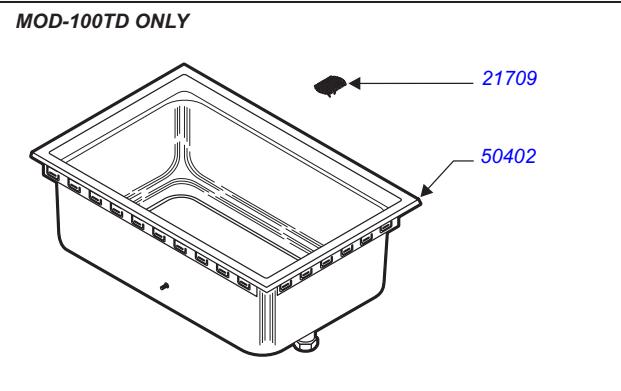

**MOD THERMOSTAT
12" x 20" PANS**

PL011c Service Parts List - Built-in MOD- Warmers (Thermo)