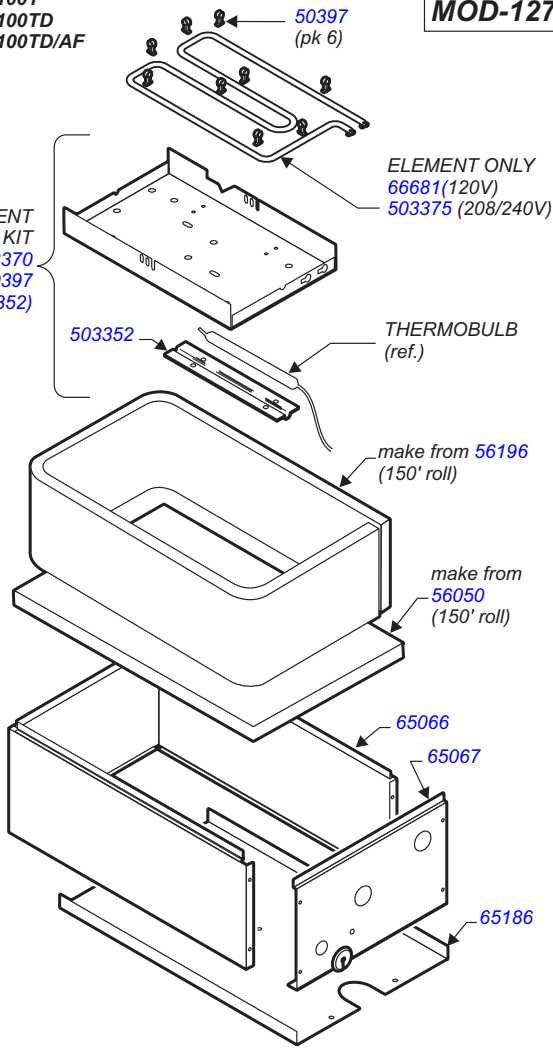

COMMON TO:
MOD-100T
MOD-100TD
MOD-100TD/AF

**MOD-100 THERMOSTAT
MOD-127 THERMOSTAT**

COMMON TO:
MOD-127T
MOD-127TD
MOD-127TDM
MOD-127TDM/AF

ELEMENT
PAN KIT
503370
(incl 50397
& 503352)