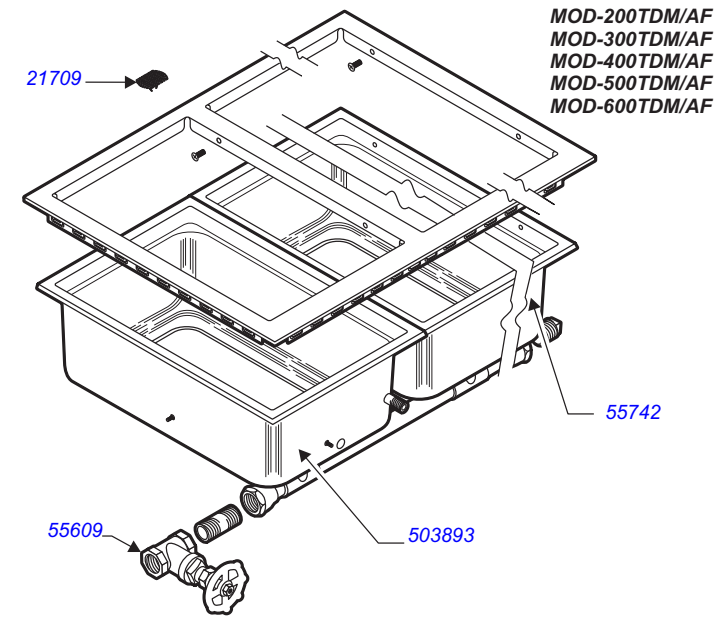

**MOD THERMOSTAT
12" x 20" PANS**

PL011c Service Parts List - Built-in MOD- Warmers (Thermo)