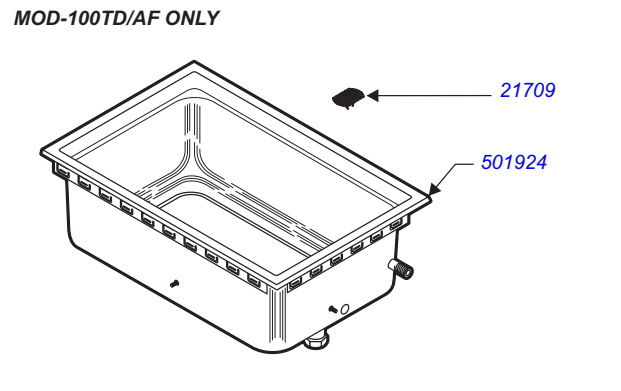

**MOD THERMOSTAT
12" x 20" PANS**

PL011c Service Parts List - Built-in MOD- Warmers (Thermo)