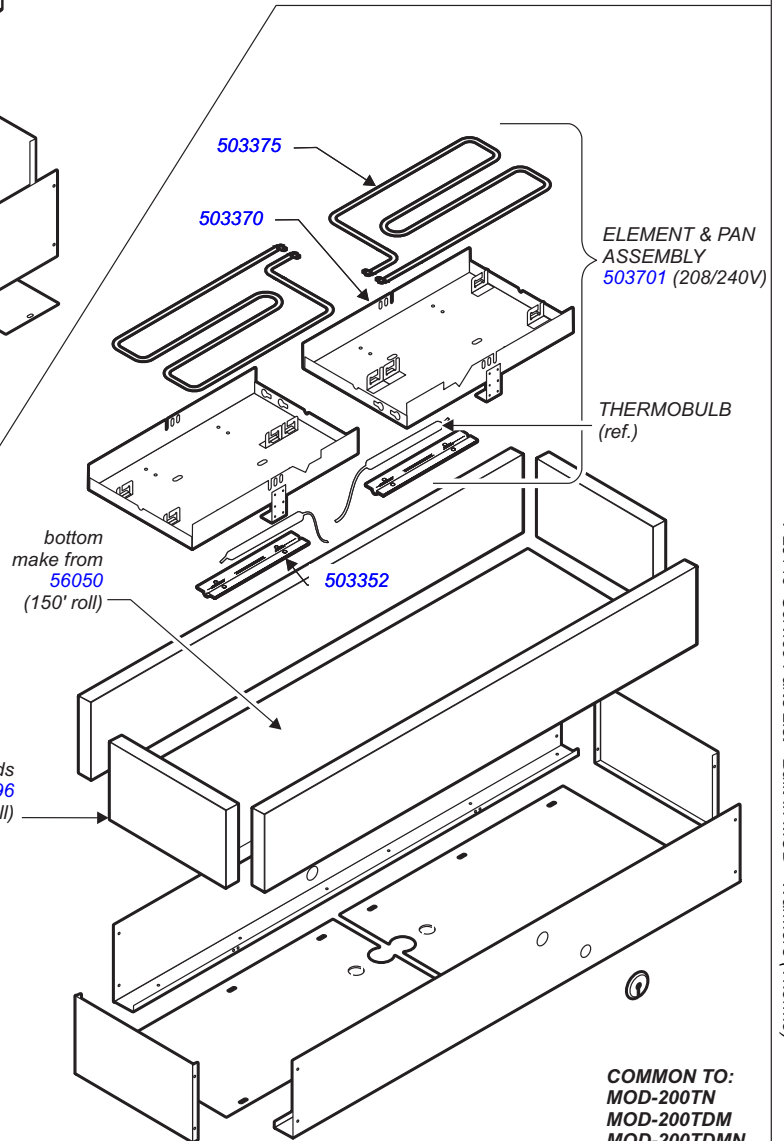

COMMON TO:
MOD-227T
MOD-227TD
MOD-227TDM
MOD-227TDM/AF

**MOD-200(NARROW) THERMOSTAT
MOD-227 THERMOSTAT**

MOD-200, MOD-227

COMMON TO:
MOD-200TN
MOD-200TDM
MOD-200TDMN
MOD-200TDN/AF

PL011c Service Parts List - Built-In MOD-Warmers (Thermo)