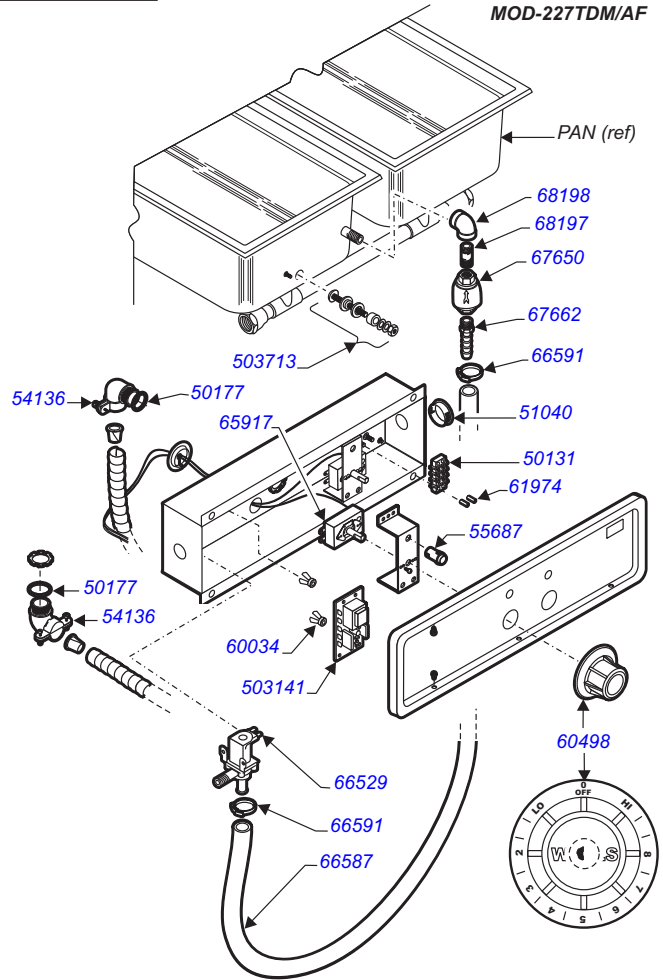

COMMON TO:
MOD-200T
MOD-200TD
MOD-200TDM
MOD-200TDM/AF

**MOD-200 THERMOSTAT
MOD-227 THERMOSTAT**

COMMON TO:
MOD-200TDM/AF
MOD-200TDN/AF
MOD-227TDM/AF