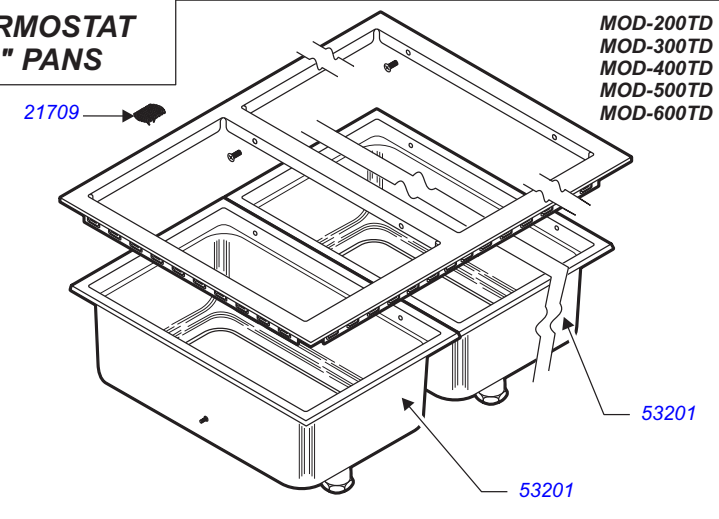

**MOD THERMOSTAT
12" x 20" PANS**

PL011c Service Parts List - Built-in MOD- Warmers (Thermo)