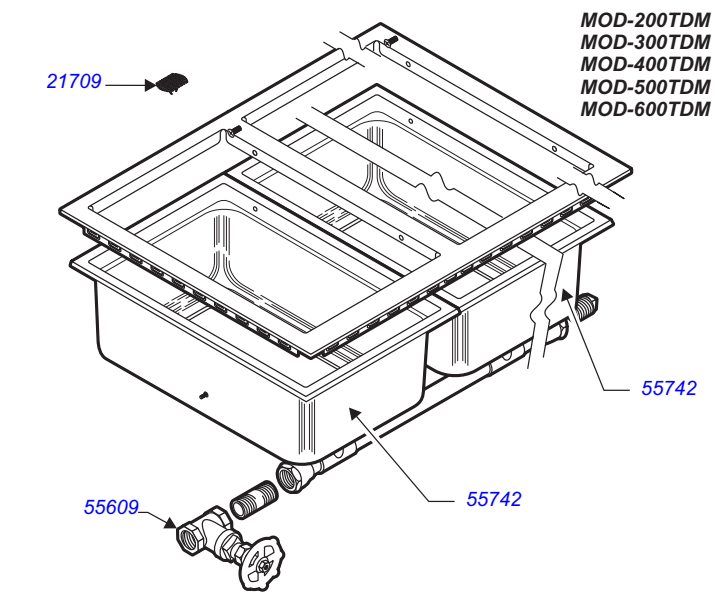

**MOD THERMOSTAT
12" x 20" PANS**

PL011c Service Parts List - Built-in MOD- Warmers (Thermo)