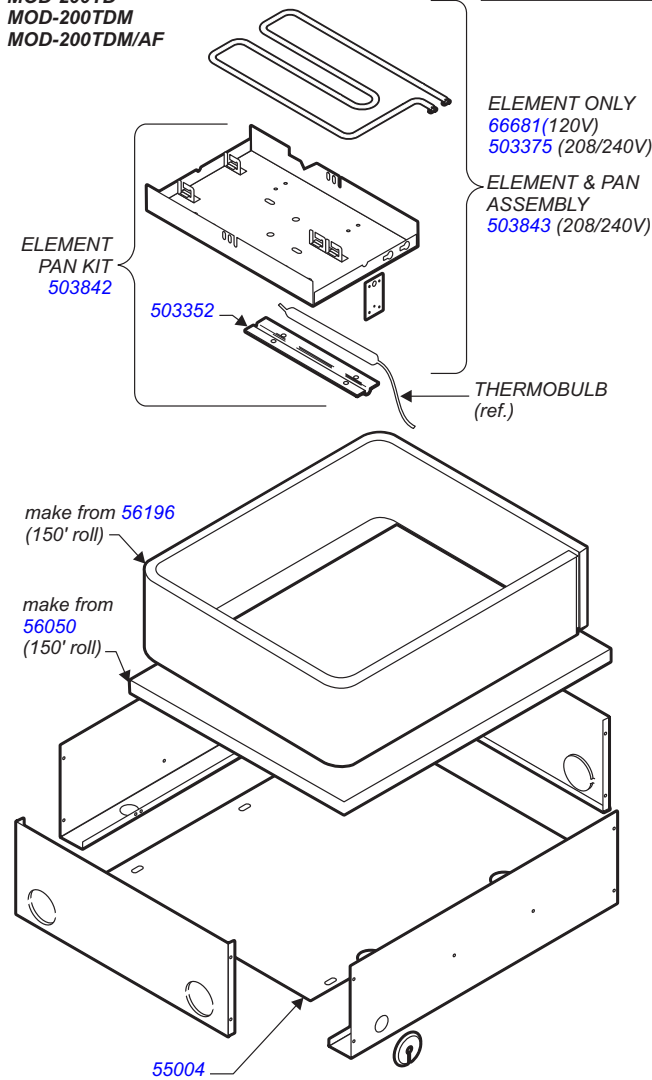

COMMON TO:
MOD-200T
MOD-200TD
MOD-200TDM
MOD-200TDM/AF

**MOD-200 THERMOSTAT
MOD-227 THERMOSTAT**

COMMON TO:
MOD-200TDM/AF
MOD-200TDN/AF
MOD-227TDM/AF