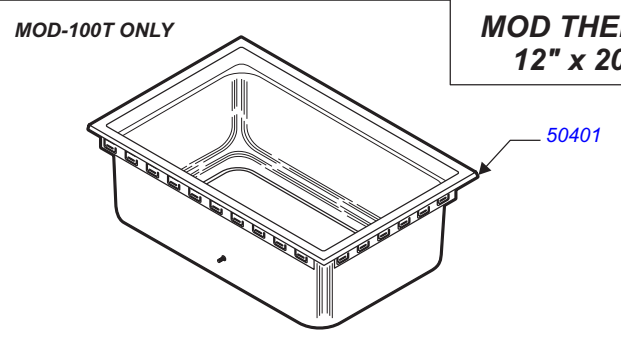

**MOD THERMOSTAT
12" x 20" PANS**

PL011c Service Parts List - Built-in MOD- Warmers (Thermo)