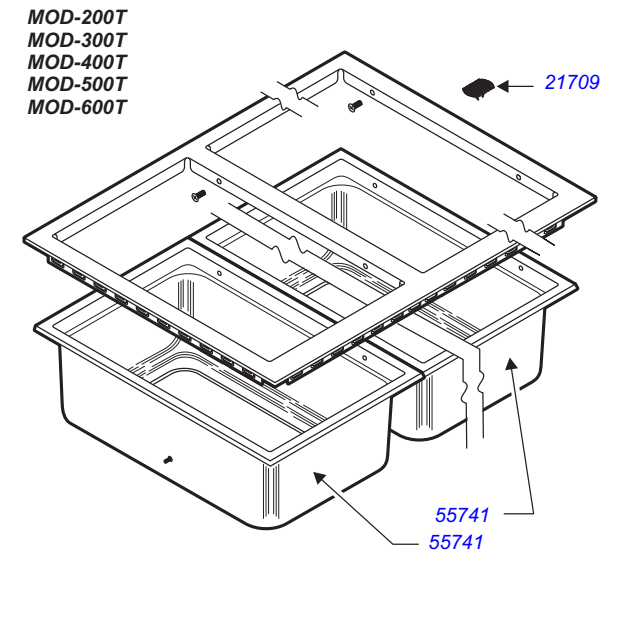

**MOD THERMOSTAT
12" x 20" PANS**

PL011c Service Parts List - Built-in MOD- Warmers (Thermo)