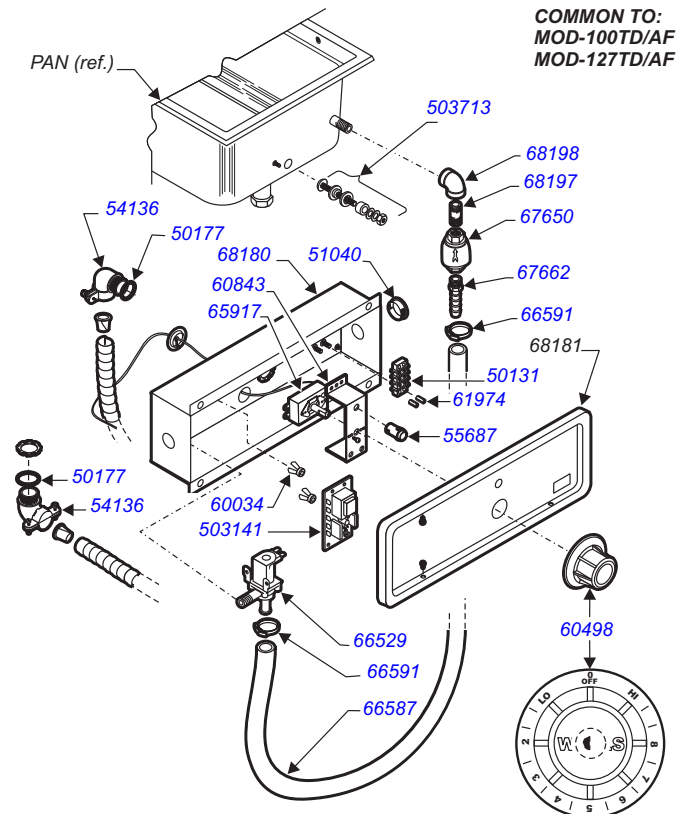

COMMON TO:
MOD-100TD/AF
MOD-127TD/AF