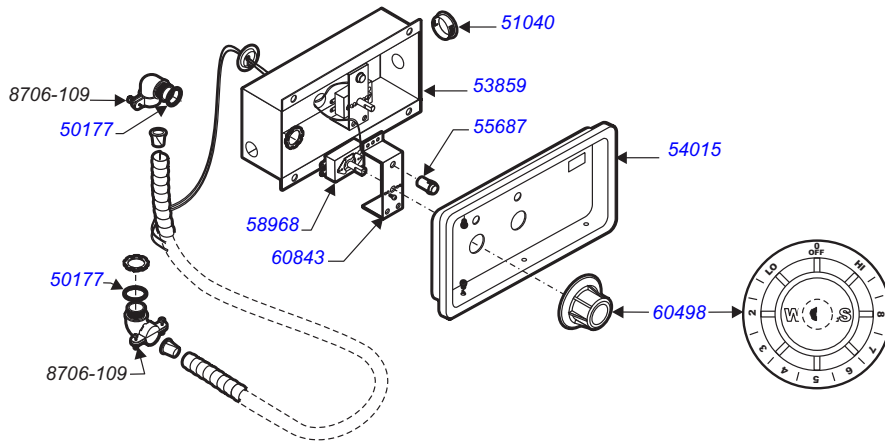

COMMON TO:
MOD-200T
MOD-200TD
MOD-200TDM
MOD-200TN
MOD-200TDN
MOD-200TDMN
MOD-227T
MOD-227TD
MOD-227TDM